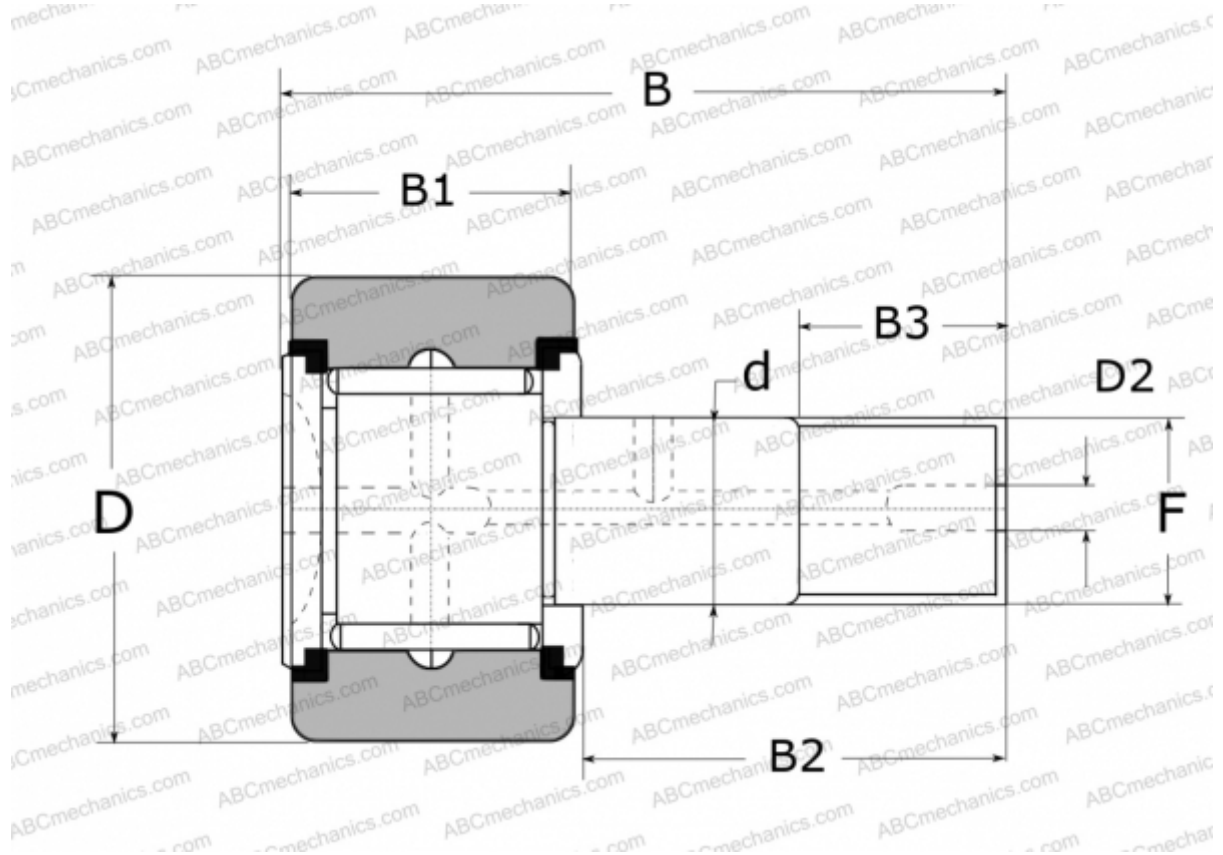

## FCJS85R NSK

Cam followers

TYPE: Roller bearings, Stud type track rollers, With axial guidance, with cage, with seal, with thrust washer, outer ring has a spherical outside surface, type FCJS..R (NSK)

### Technical specification

#### DIMENSIONS, MM

d	30,000
D	85,000
D2	8,000
B	100,000
B1	35,000
B2	63,000
B3	32,000
F	M30X1.5

**WEIGHT, KG** 1,750

**MANUFACTURER** [NSK](#)