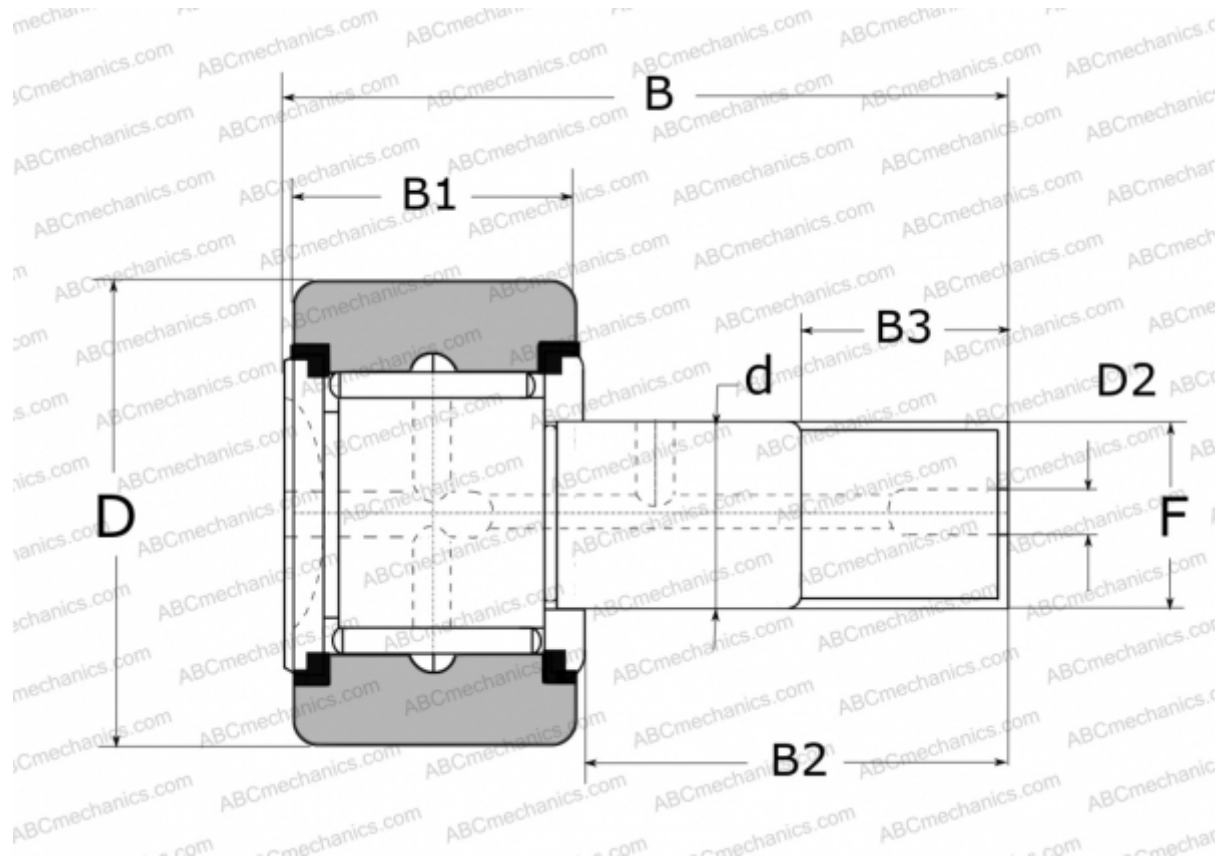

FCJS90R NSK

Cam followers

TYPE: Roller bearings, Stud type track rollers, With axial guidance, with cage, with seal, with thrust washer, outer ring has a spherical outside surface, type FCJS..R (NSK)

Technical specification

DIMENSIONS, MM

d	30,000
D	90,000
D2	8,000
B	100,000
B1	35,000
B2	63,000
B3	32,000
F	M30X1.5

WEIGHT, KG 1,950

MANUFACTURER [NSK](#)

REPLACES

FCJS-90 R