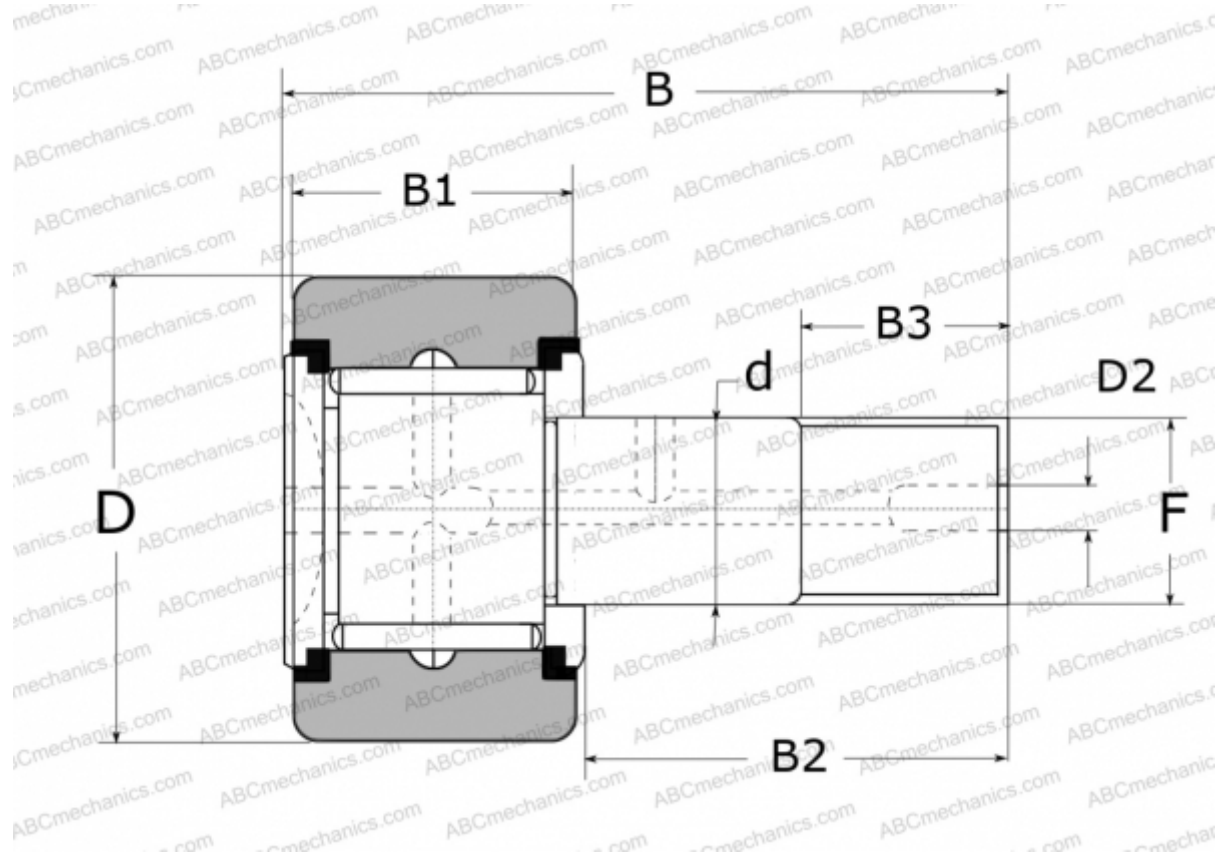

## FCJS90 NSK

Cam followers

TYPE: Roller bearings, Stud type track rollers, With axial guidance, with cage, with seal, with thrust washer, outer ring has a cylindrical outside surface, type FCJS (NSK)

### Technical specification

#### DIMENSIONS, MM

d	30,000
D	90,000
D2	8,000
B	100,000
B1	35,000
B2	63,000
B3	32,000
F	M30X1.5

**WEIGHT, KG** 1,950

**MANUFACTURER** [NSK](#)