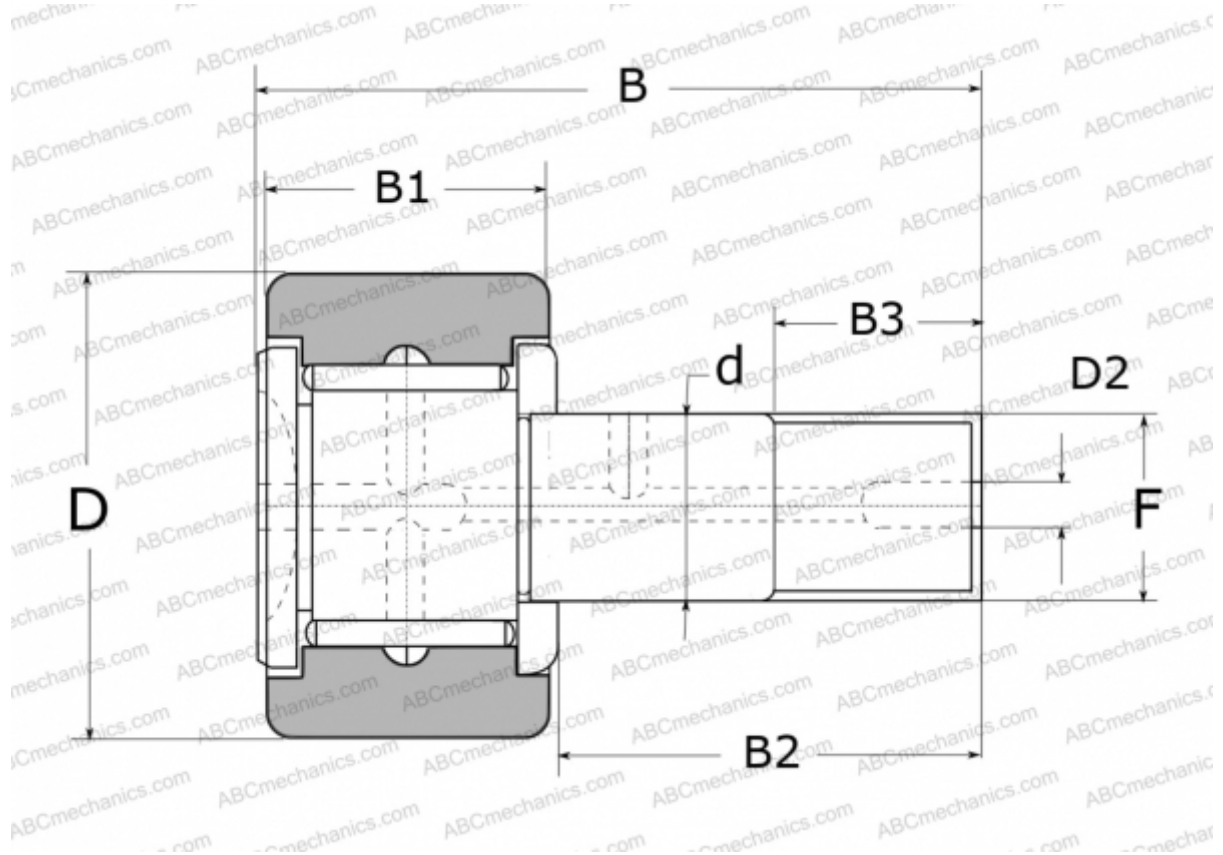

CR22R NSK

Cam followers

TYPE: Roller bearings, Stud type track rollers, With axial guidance, full complement bearing, outer ring has a spherical outside surface, type CR..R (NSK), inch size

Technical specification

DIMENSIONS, MM

d	12,700
D	34,925
D2	4,800
B	52,200
B1	19,050
B2	31,750
B3	15,900
F	1/2-20

WEIGHT, KG 0,160

MANUFACTURER [NSK](#)

REPLACES

CR-22 R