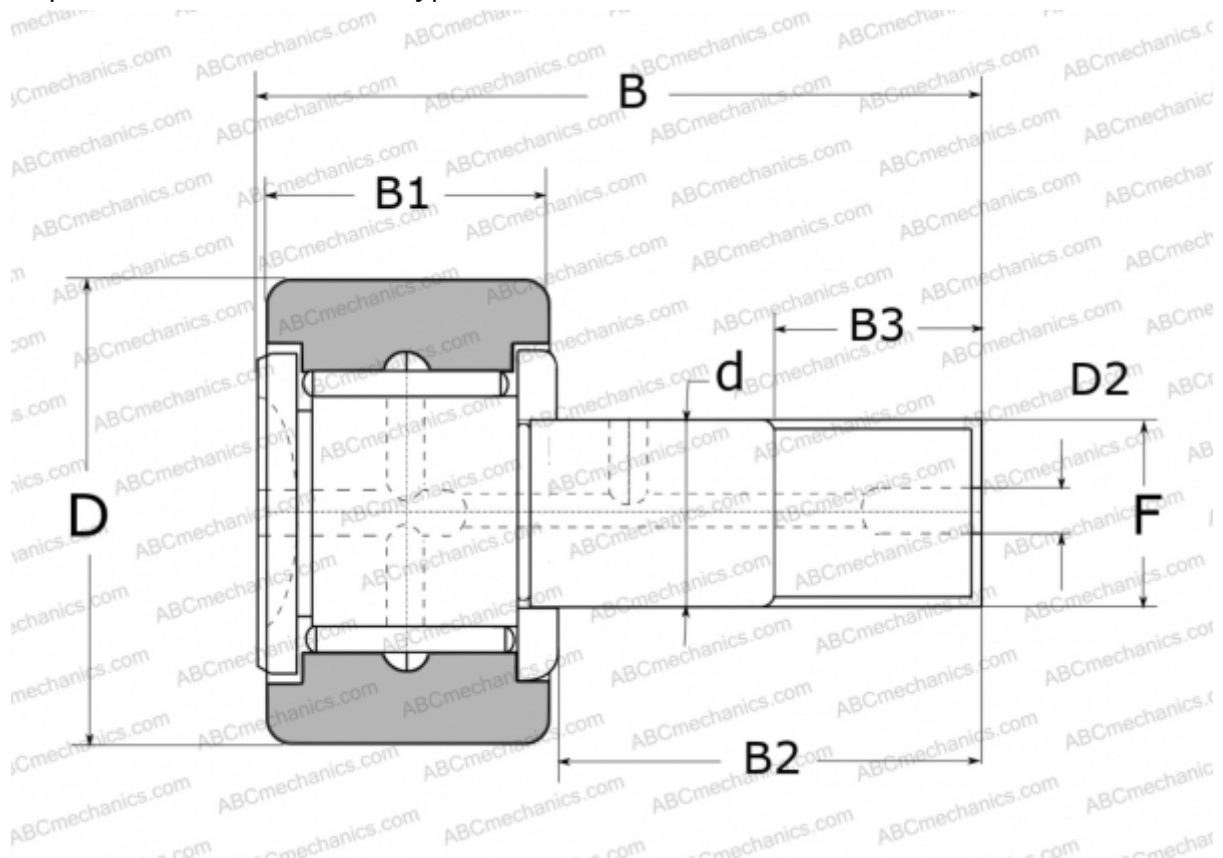

CR26R NSK

Cam followers

TYPE: Roller bearings, Stud type track rollers, With axial guidance, full complement bearing, outer ring has a spherical outside surface, type CR..R (NSK), inch size

Technical specification

DIMENSIONS, MM

d	15,875
D	41,275
D2	4,800
B	61,600
B1	22,220
B2	38,100
B3	19,000
F	5/8-18

WEIGHT, KG 0,275

MANUFACTURER [NSK](#)

REPLACES

CR-26 R