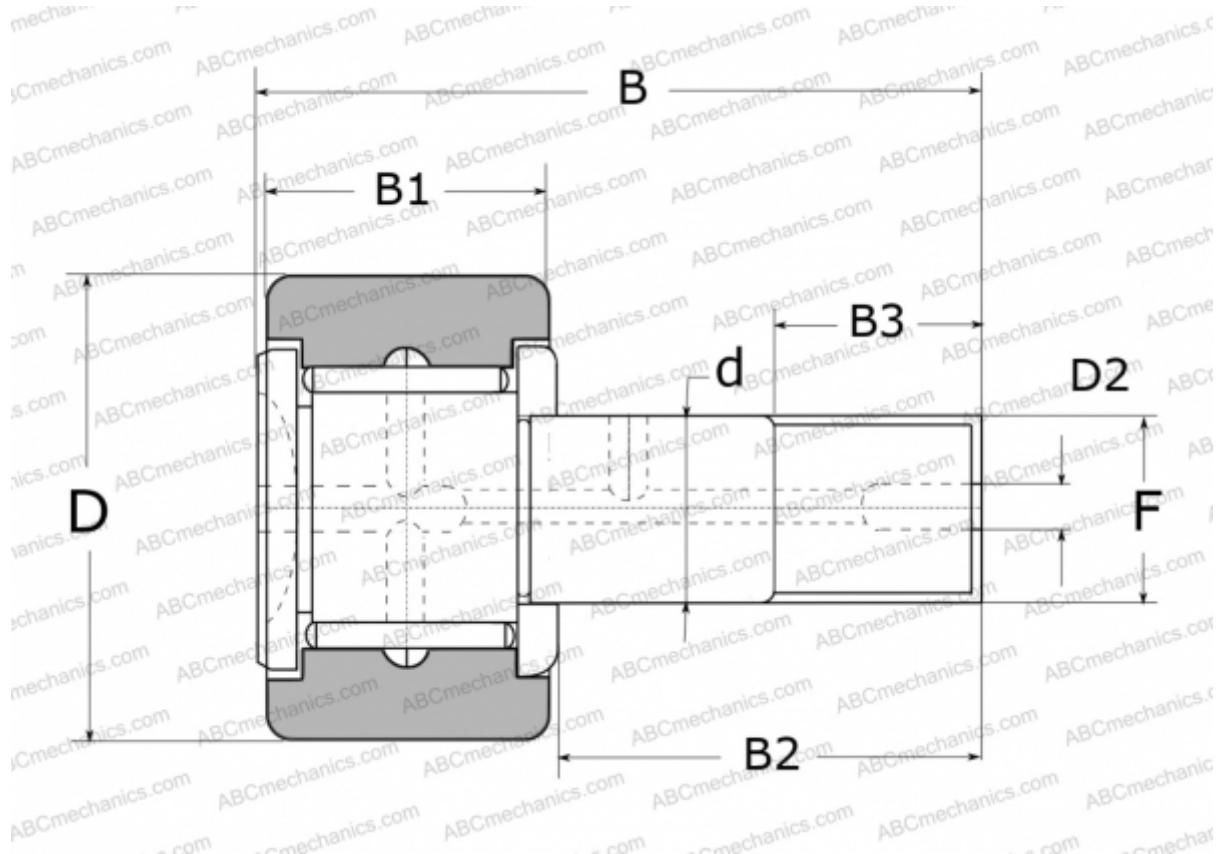

CR28R NSK

Cam followers

TYPE: Roller bearings, Stud type track rollers, With axial guidance, full complement bearing, outer ring has a spherical outside surface, type CR..R (NSK), inch size

Technical specification

DIMENSIONS, MM

d	19,050
D	44,450
D2	4,800
B	71,200
B1	25,400
B2	44,450
B3	22,200
F	3/4-16

WEIGHT, KG 0,385

MANUFACTURER [NSK](#)

REPLACES

CR-28 R