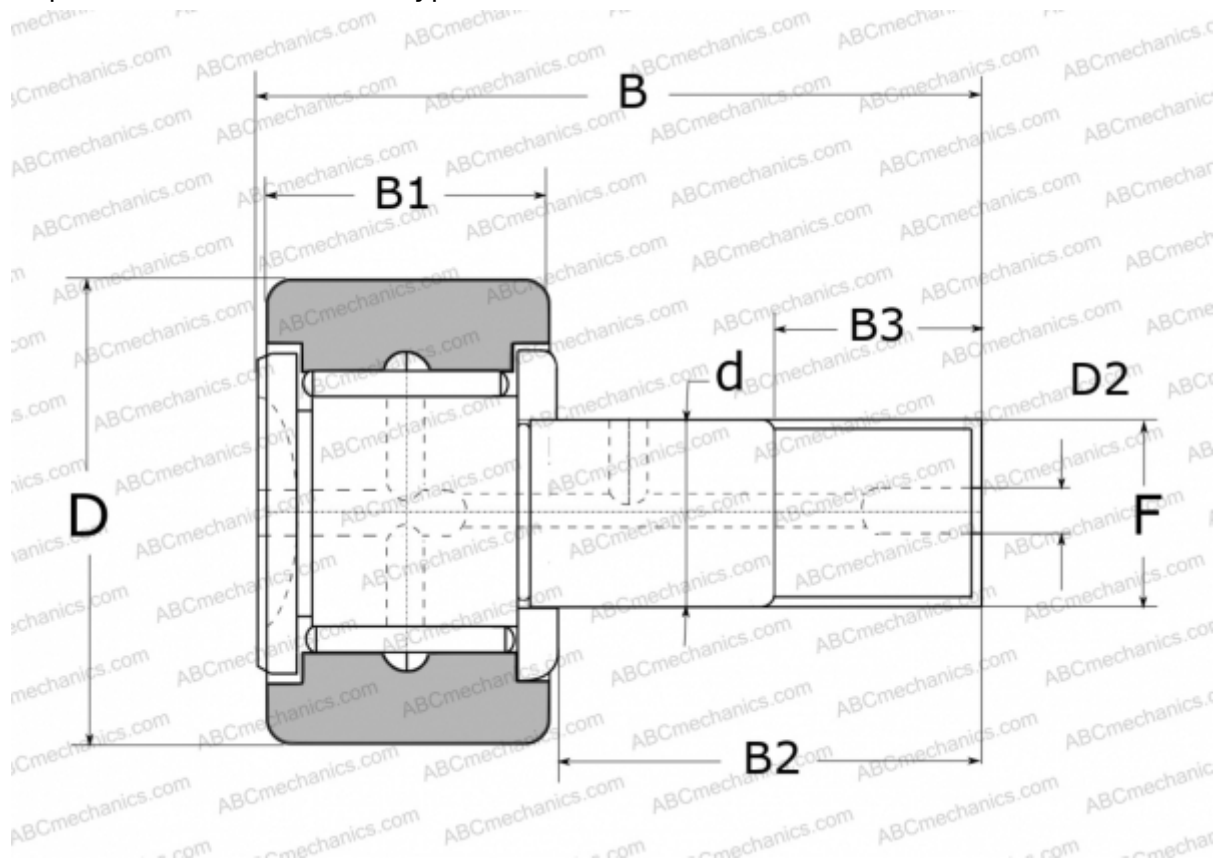

## CR32R NSK

Cam followers

TYPE: Roller bearings, Stud type track rollers, With axial guidance, full complement bearing, outer ring has a spherical outside surface, type CR..R (NSK), inch size

### Technical specification

#### DIMENSIONS, MM

d	22,225
D	50,800
D2	4,800
B	83,900
B1	31,750
B2	50,800
B3	25,400
F	7/8-14

**WEIGHT, KG** 0,620

**MANUFACTURER** [NSK](http://www.nsk.com)