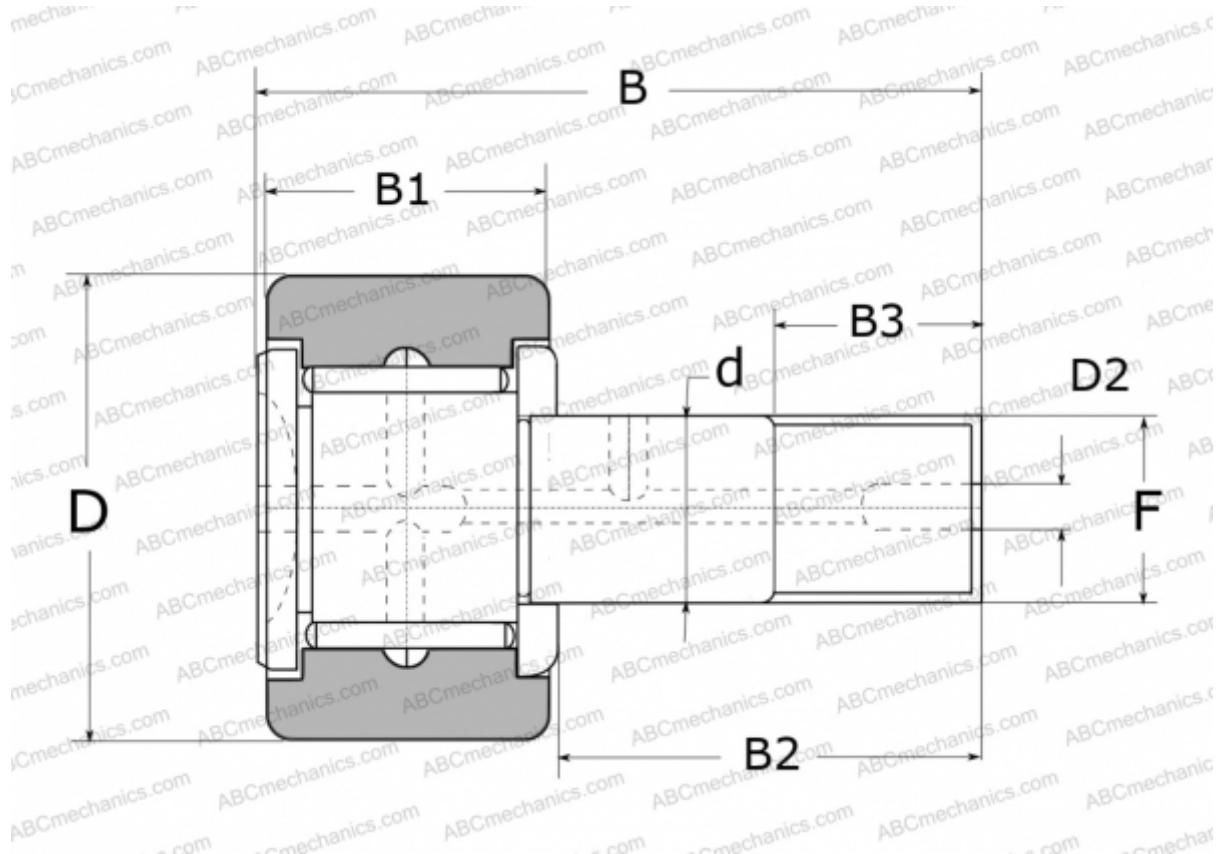

## CR40R NSK

Cam followers

TYPE: Roller bearings, Stud type track rollers, With axial guidance, full complement bearing, outer ring has a spherical outside surface, type CR..R (NSK), inch size

### Technical specification

#### DIMENSIONS, MM

d	25,400
D	63,500
D2	4,800
B	96,900
B1	38,100
B2	57,150
B3	28,600
F	1-14

**WEIGHT, KG** 1,150

**MANUFACTURER** [NSK](#)