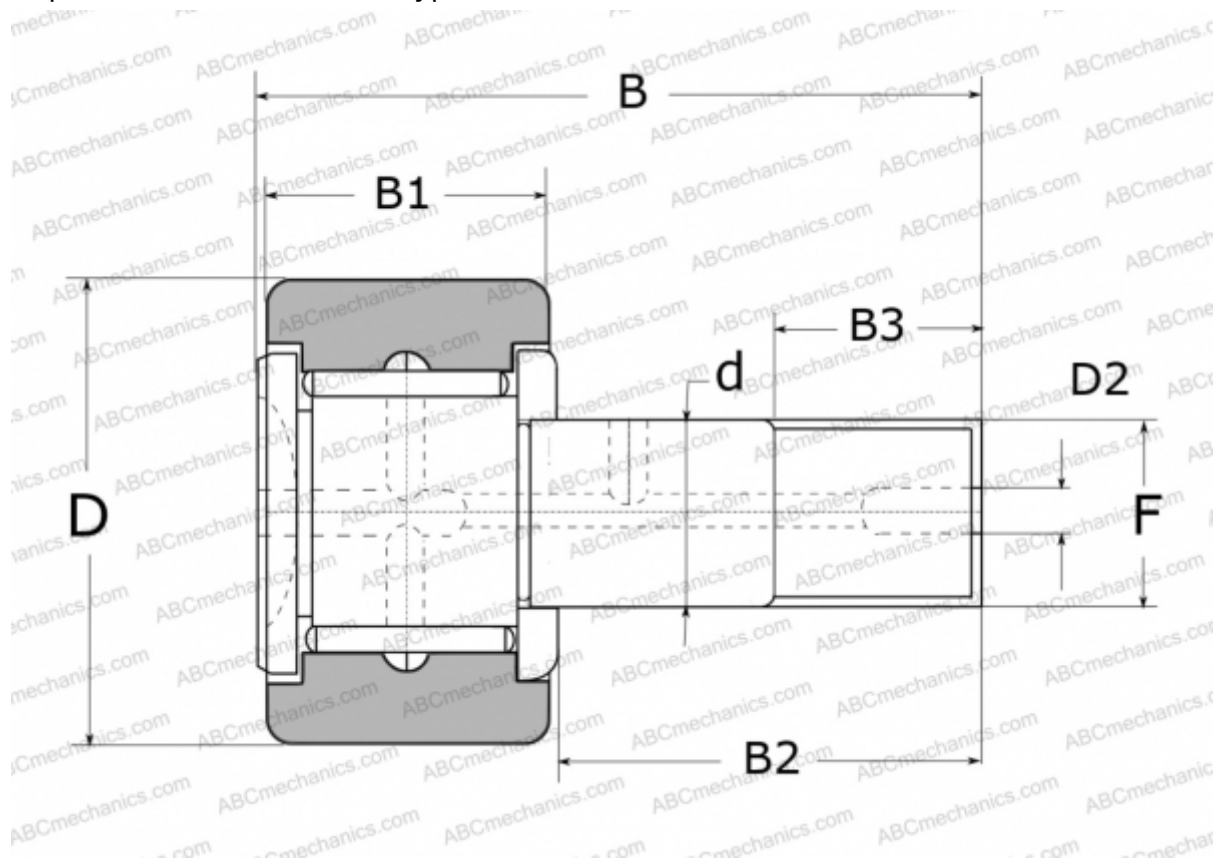

## CR52R NSK

Cam followers

TYPE: Roller bearings, Stud type track rollers, With axial guidance, full complement bearing, outer ring has a spherical outside surface, type CR..R (NSK), inch size

### Technical specification

#### DIMENSIONS, MM

d	31,750
D	82,550
D2	6,400
B	109,600
B1	44,450
B2	63,500
B3	31,800
F	1 1/4-12

**WEIGHT, KG** 2,200

**MANUFACTURER** [NSK](#)