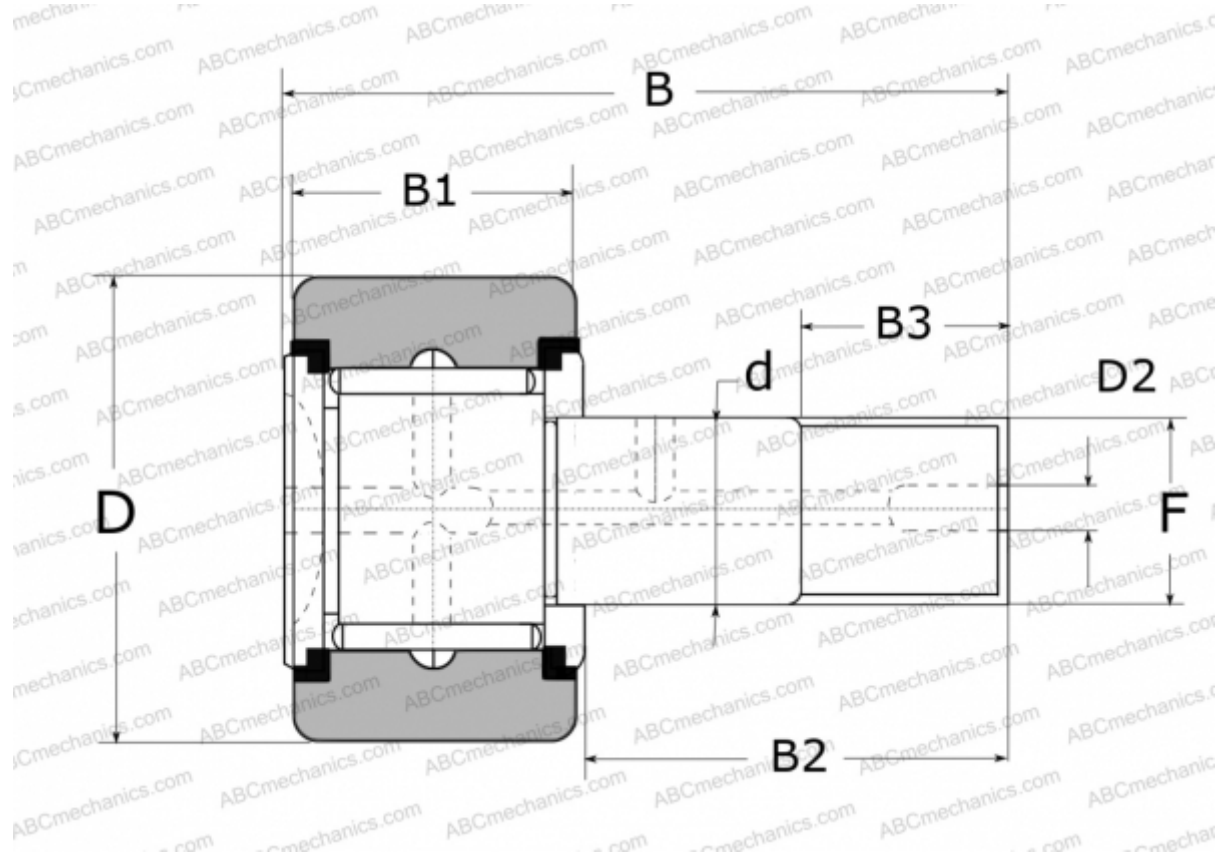

## CRS20R NSK

Cam followers

TYPE: Roller bearings, Stud type track rollers, With axial guidance, full complement bearing, with seal, with thrust washer, outer ring has a spherical outside surface, type CRS..R (NSK), inch size

### Technical specification

#### DIMENSIONS, MM

d	12,700
D	31,750
D2	4,800
B	52,200
B1	19,050
B2	31,750
B3	15,900
F	1/2-20

**WEIGHT, KG** 0,135

**MANUFACTURER** [NSK](#)