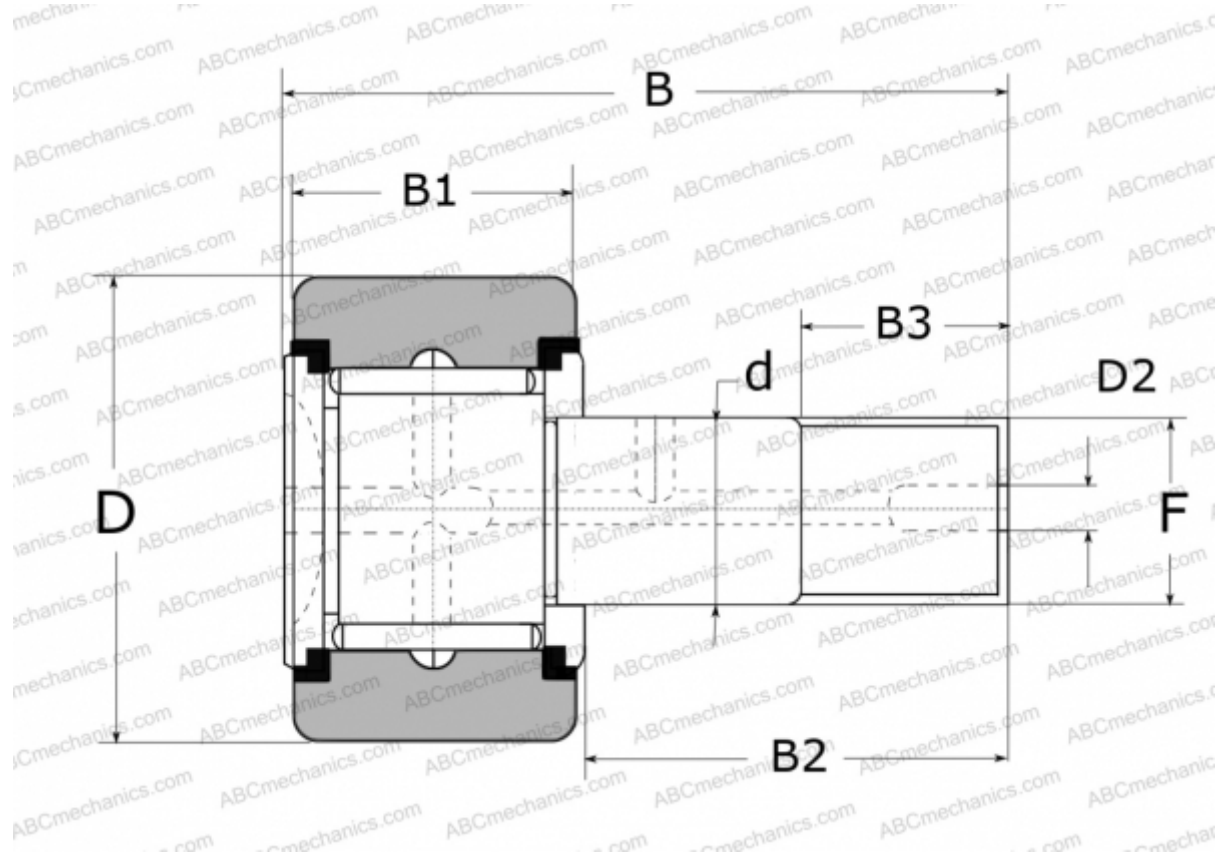

CRS28R NSK

Cam followers

TYPE: Roller bearings, Stud type track rollers, With axial guidance, full complement bearing, with seal, with thrust washer, outer ring has a spherical outside surface, type CRS..R (NSK), inch size

Technical specification

DIMENSIONS, MM

d	19,050
D	44,450
D2	4,800
B	71,200
B1	25,400
B2	44,450
B3	22,200
F	3/4-16

WEIGHT, KG 0,385

MANUFACTURER [NSK](#)

REPLACES

CRS-28 R