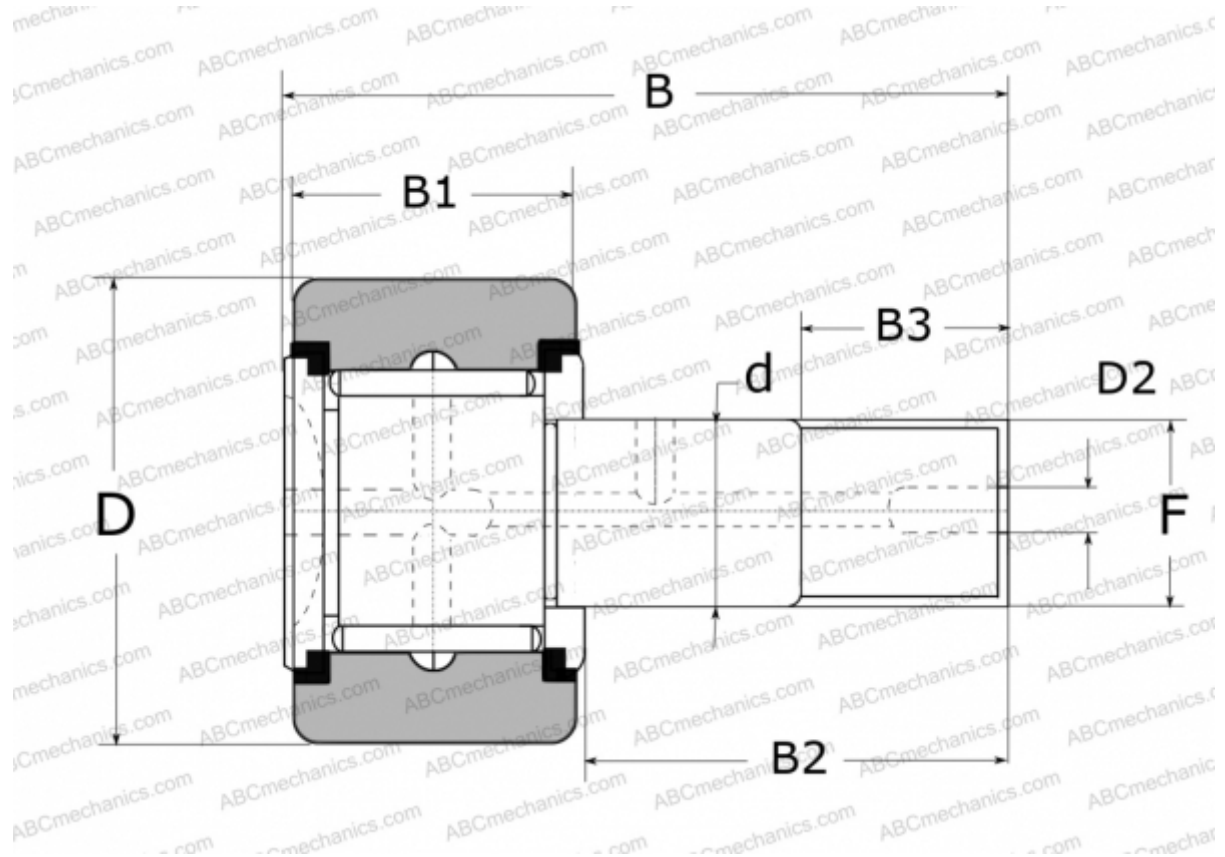

## CRS36R NSK

Cam followers

TYPE: Roller bearings, Stud type track rollers, With axial guidance, full complement bearing, with seal, with thrust washer, outer ring has a spherical outside surface, type CRS..R (NSK), inch size

### Technical specification

#### DIMENSIONS, MM

d	22,225
D	57,150
D2	4,800
B	83,900
B1	31,750
B2	50,800
B3	25,400
F	7/8-14

**WEIGHT, KG** 0,755

**MANUFACTURER** [NSK](#)