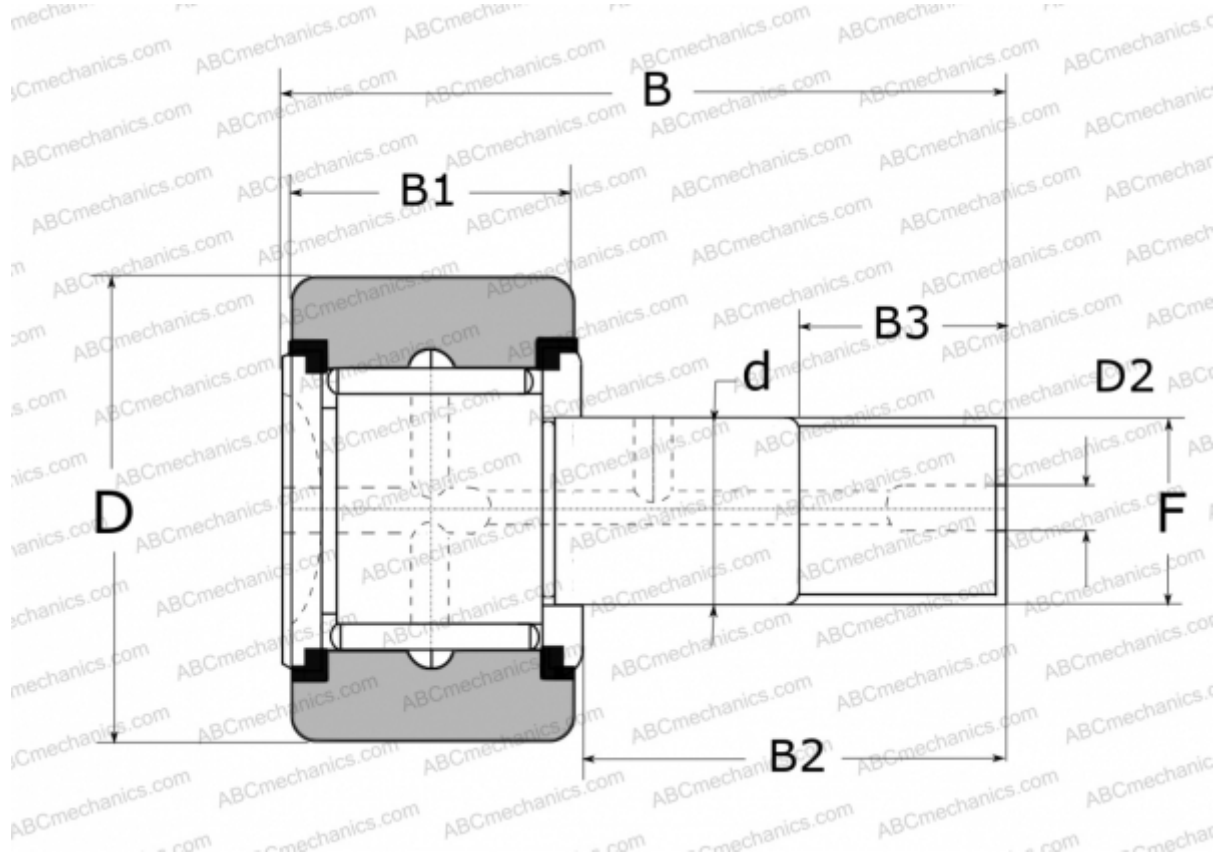

## CRS44R NSK

Cam followers

TYPE: Roller bearings, Stud type track rollers, With axial guidance, full complement bearing, with seal, with thrust washer, outer ring has a spherical outside surface, type CRS..R (NSK), inch size

### Technical specification

#### DIMENSIONS, MM

d	25,400
D	69,850
D2	4,800
B	96,900
B1	38,100
B2	57,150
B3	28,600
F	1-14

**WEIGHT, KG** 1,350

**MANUFACTURER** [NSK](#)