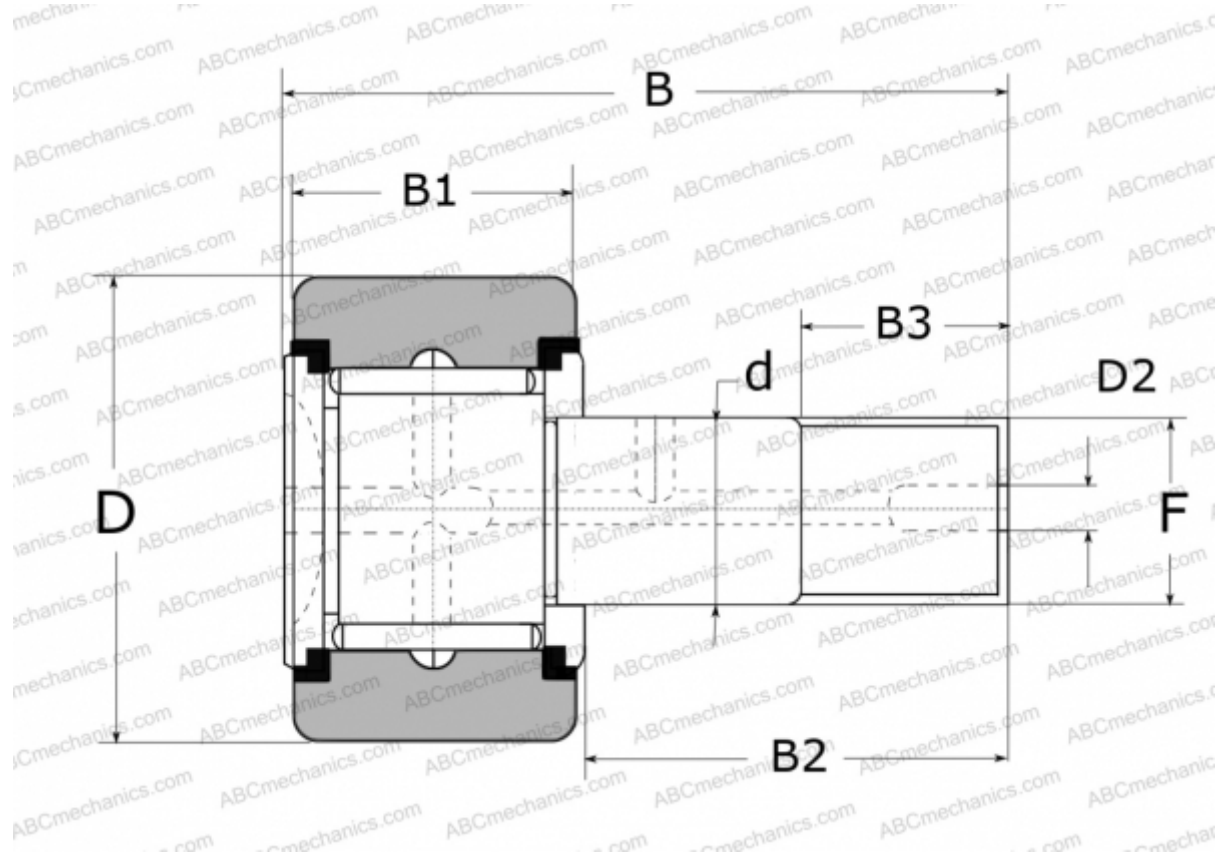

## CRS48R NSK

Cam followers

TYPE: Roller bearings, Stud type track rollers, With axial guidance, full complement bearing, with seal, with thrust washer, outer ring has a spherical outside surface, type CRS..R (NSK), inch size

### Technical specification

#### DIMENSIONS, MM

d	31,750
D	76,200
D2	6,400
B	109,600
B1	44,450
B2	63,500
B3	31,800
F	1 1/4-12

**WEIGHT, KG** 1,900

**MANUFACTURER** [NSK](#)