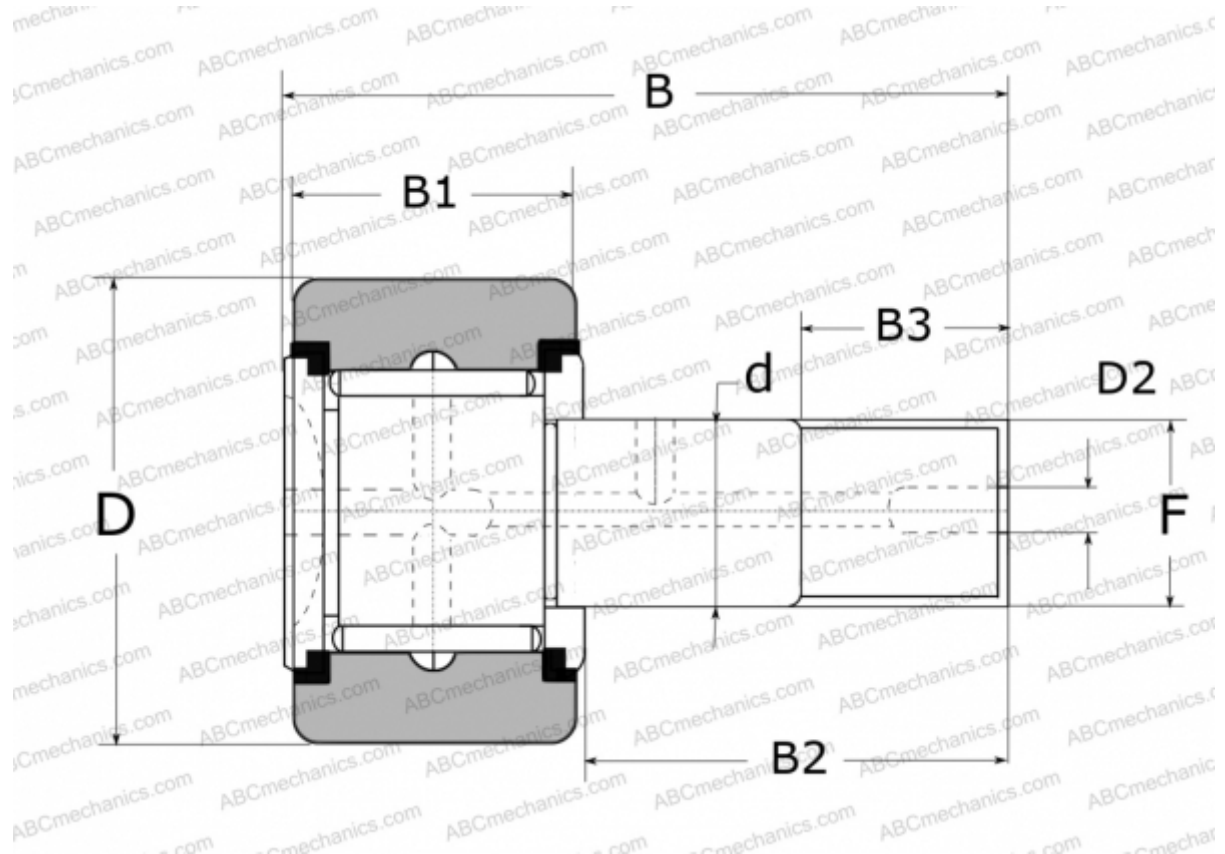

CRS52R NSK

Cam followers

TYPE: Roller bearings, Stud type track rollers, With axial guidance, full complement bearing, with seal, with thrust washer, outer ring has a spherical outside surface, type CRS..R (NSK), inch size

Technical specification

DIMENSIONS, MM

d	31,750
D	82,550
D2	6,400
B	109,600
B1	44,450
B2	63,500
B3	31,800
F	1 1/4-12

WEIGHT, KG 2,200

MANUFACTURER [NSK](#)

REPLACES

CRS-52 R