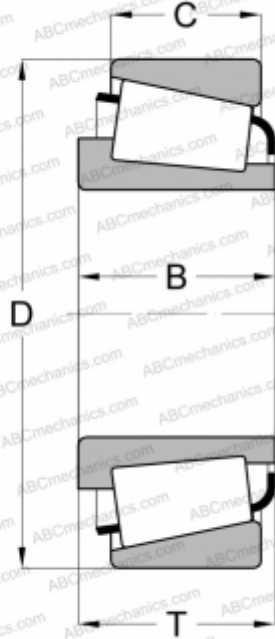

01/02/7302 RIV

Tapered roller bearings

TYPE: Roller bearings, Tapered, Single row, Type TS

Technical specification

DIMENSIONS, MM

d	15,000
D	42,000
B	13,000
T	14,250
C	11,000

WEIGHT, KG

0,110