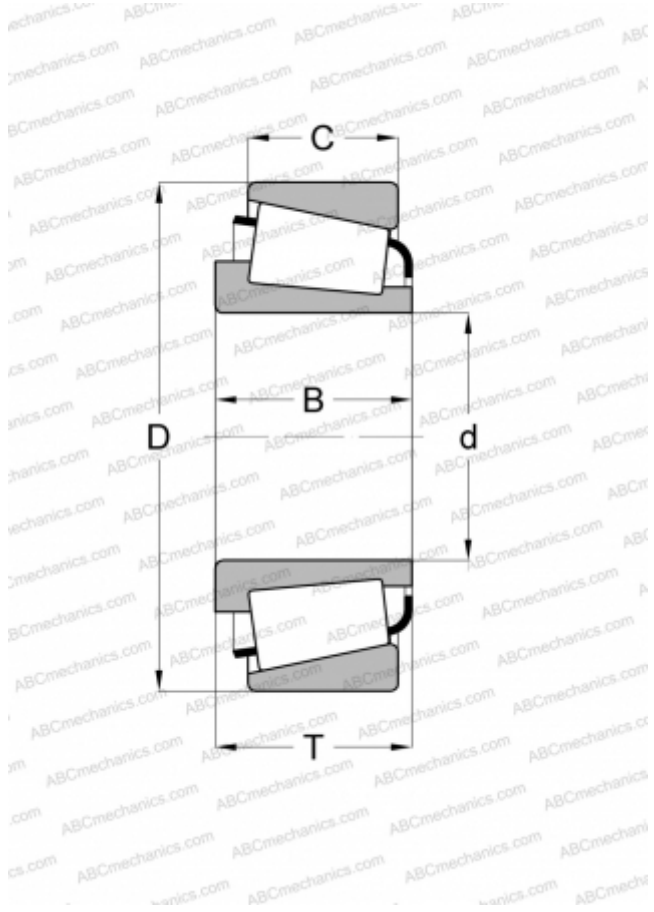

30203F FERSA

Tapered roller bearings

TYPE: Roller bearings, Tapered, Single row, Type TS

Technical specification

DIMENSIONS, MM

d	17,000
D	40,000
B	12,000
T	13,250
C	11,000

WEIGHT, KG

0,080