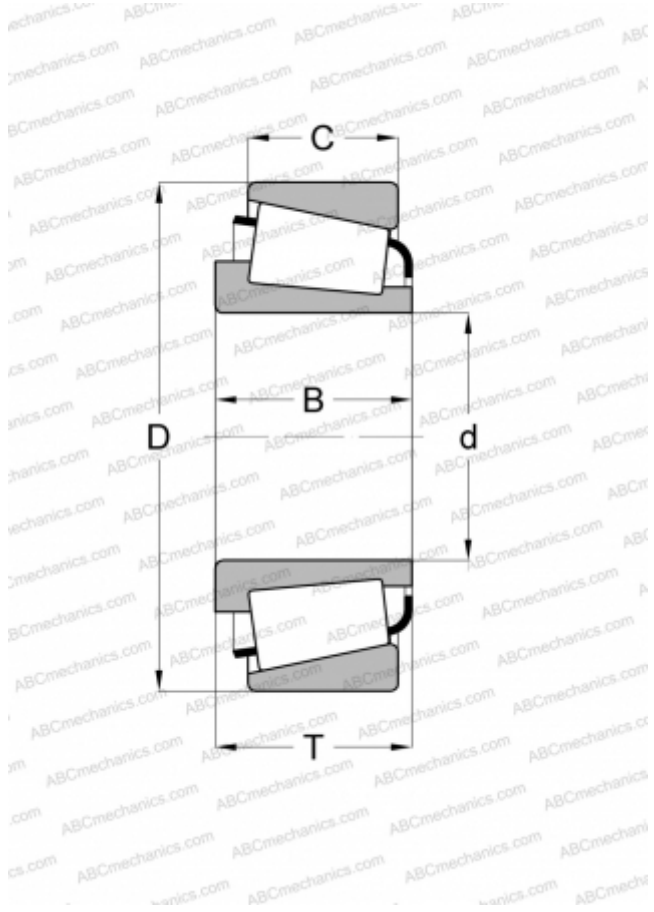

## 32304 TIMKEN

Tapered roller bearings

TYPE: Roller bearings, Tapered, Single row, Type TS

### Technical specification

#### DIMENSIONS, MM

d	20,000
D	52,000
B	21,000
T	22,250
C	18,000

#### WEIGHT, KG

0,240