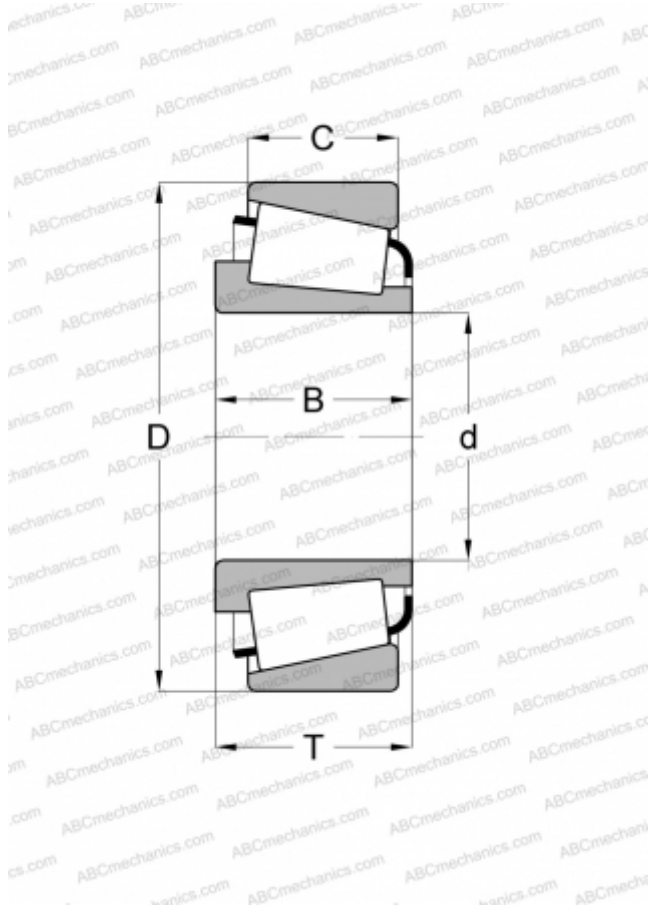

## 32205F(BF) FERSA

Tapered roller bearings

TYPE: Roller bearings, Tapered, Single row, Type TS

### Technical specification

#### DIMENSIONS, MM

d	25,000
D	52,000
B	18,000
T	19,250
C	15,000

#### WEIGHT, KG

0,190