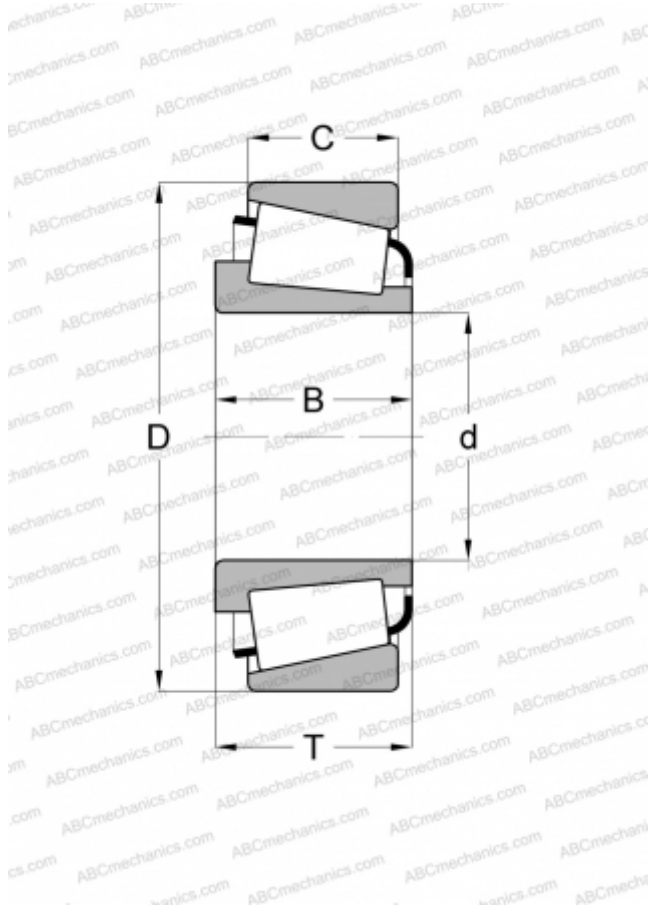

## 30205 TIMKEN

Tapered roller bearings

TYPE: Roller bearings, Tapered, Single row, Type TS

### Technical specification

#### DIMENSIONS, MM

d	25,000
D	52,000
B	15,000
T	16,250
C	13,000

#### WEIGHT, KG

0,150