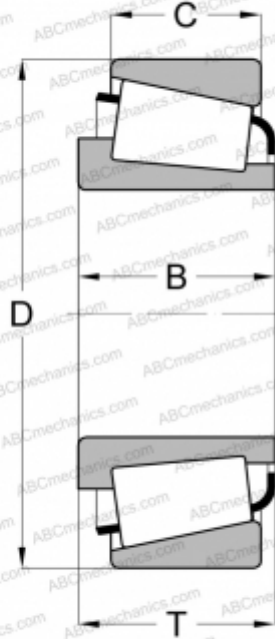

## 01/02/7505 RIV

Tapered roller bearings

TYPE: Roller bearings, Tapered, Single row, Type TS

### Technical specification

#### DIMENSIONS, MM

d	25,000
D	62,000
B	24,000
T	25,250
C	20,000

#### WEIGHT, KG

0,370