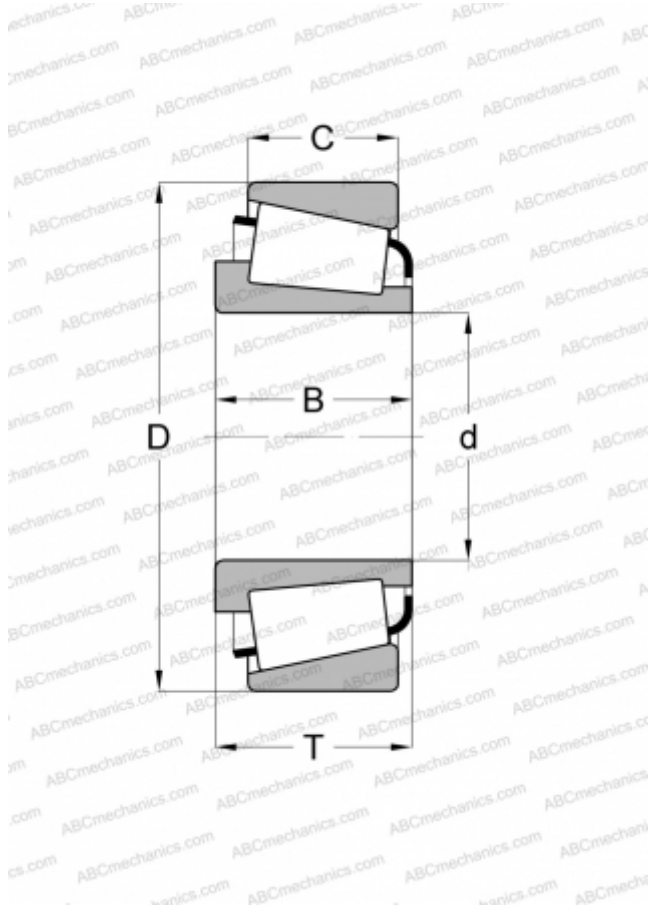

30305 TIMKEN

Tapered roller bearings

TYPE: Roller bearings, Tapered, Single row, Type TS

Technical specification

DIMENSIONS, MM

d	25,000
D	62,000
B	17,000
T	18,250
C	15,000

WEIGHT, KG

0,250