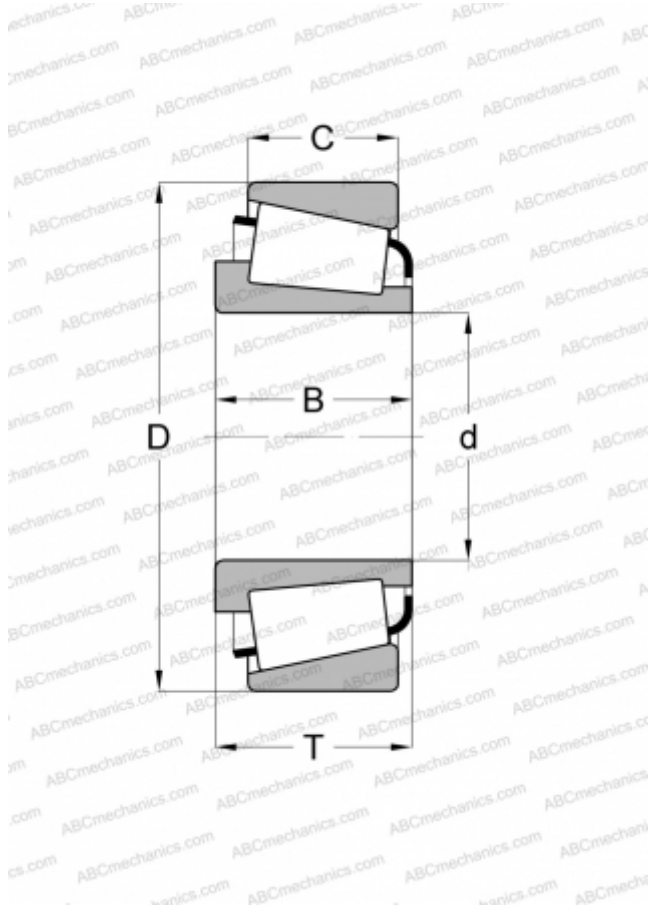

## 320/22X TIMKEN

Tapered roller bearings

TYPE: Roller bearings, Tapered, Single row, Type TS

### Technical specification

#### DIMENSIONS, MM

|   |        |
|---|--------|
| d | 22,000 |
| D | 44,000 |
| B | 15,000 |
| T | 15,000 |
| C | 11,500 |

#### WEIGHT, KG

0,090