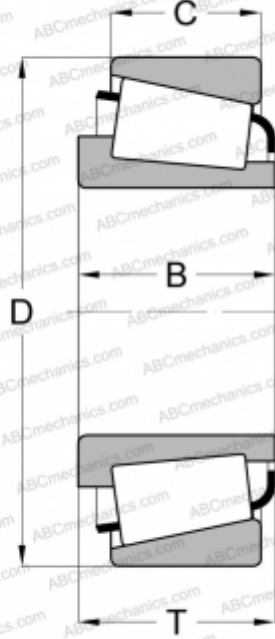

## 32252 TIMKEN

Tapered roller bearings

TYPE: Roller bearings, Tapered, Single row, Type TS

### Technical specification

#### DIMENSIONS, MM

d	260,000
D	480,000
B	130,000
T	137,000
C	106,000

#### WEIGHT, KG

103,960