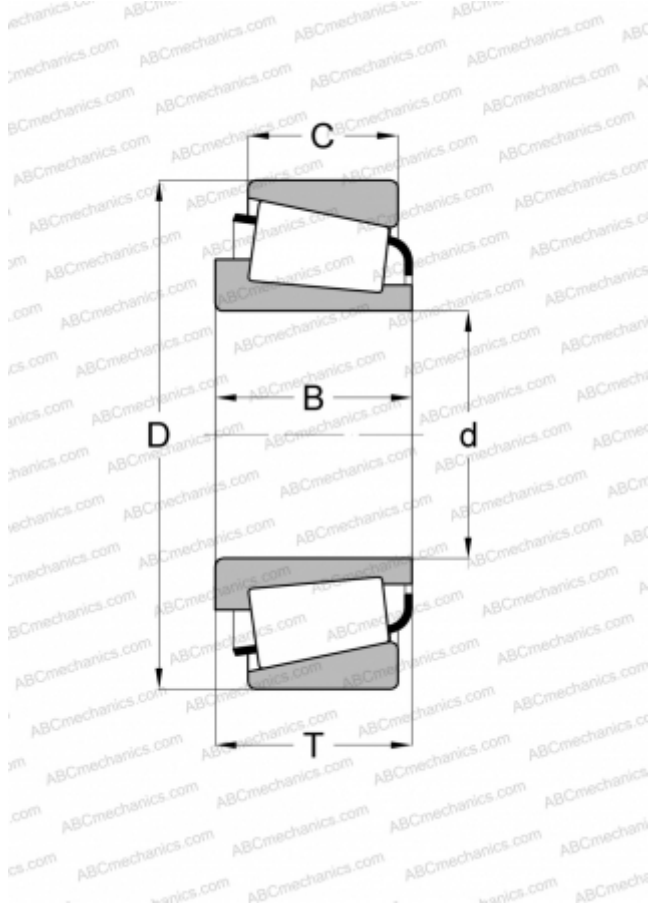

## 32956 TIMKEN

Tapered roller bearings

TYPE: Roller bearings, Tapered, Single row, Type TS

### Technical specification

#### DIMENSIONS, MM

d	280,000
D	380,000
B	63,500
T	63,500
C	48,000

#### WEIGHT, KG

19,810