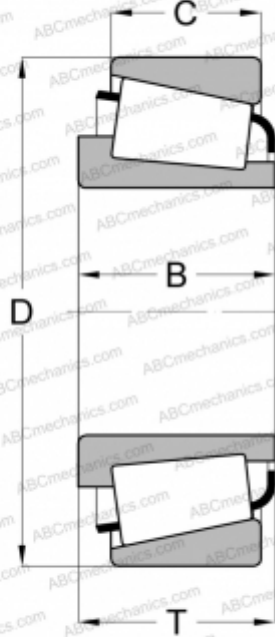

## 32956 PSL

Tapered roller bearings

TYPE: Roller bearings, Tapered, Single row, Type TS

### Technical specification

#### DIMENSIONS, MM

d	280,000
D	380,000
B	63,500
T	63,500
C	48,000

#### WEIGHT, KG

19,810