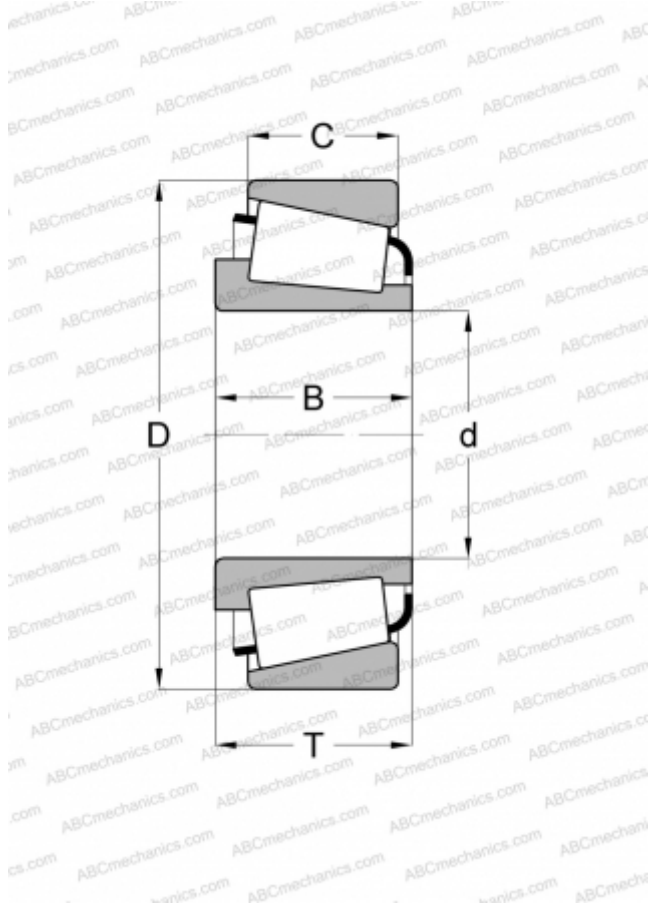

32960 TIMKEN

Tapered roller bearings

TYPE: Roller bearings, Tapered, Single row, Type TS

Technical specification

DIMENSIONS, MM

| | |
|---|---------|
| d | 300,000 |
| D | 420,000 |
| B | 76,000 |
| T | 76,000 |
| C | 57,000 |

WEIGHT, KG

31,500

MANUFACTURER

[TIMKEN](#)

INTERCHANGE

PSL

[32960A](#)