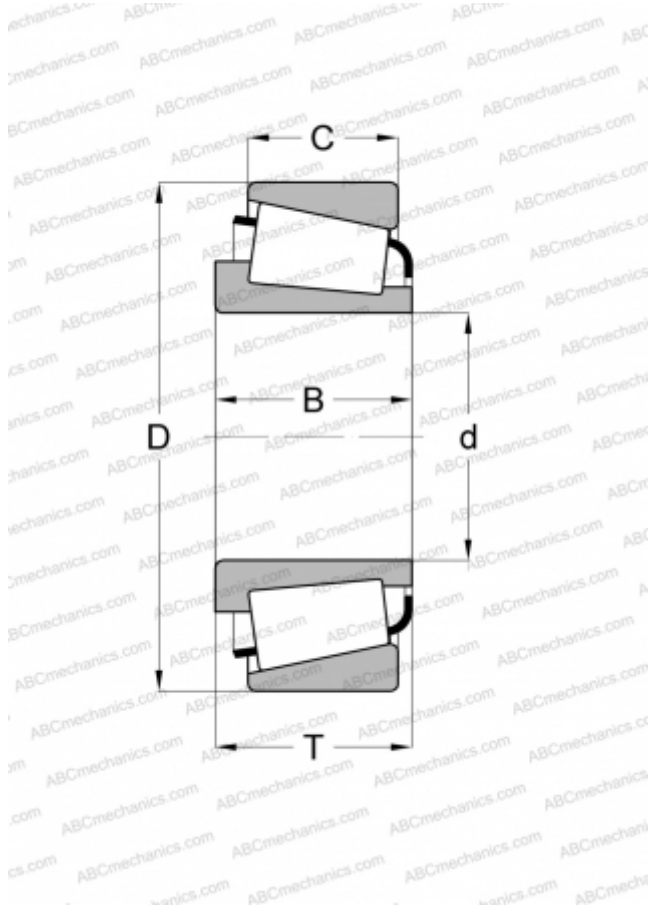

32968 TIMKEN

Tapered roller bearings

TYPE: Roller bearings, Tapered, Single row, Type TS

Technical specification

DIMENSIONS, MM

| | |
|---|---------|
| d | 340,000 |
| D | 460,000 |
| B | 76,000 |
| T | 76,000 |
| C | 57,000 |

WEIGHT, KG

34,460

MANUFACTURER

[TIMKEN](#)

INTERCHANGE

| | |
|----------|-------------------------|
| PSL | 32968 |
| ISO/ANSI | T4FD340 |