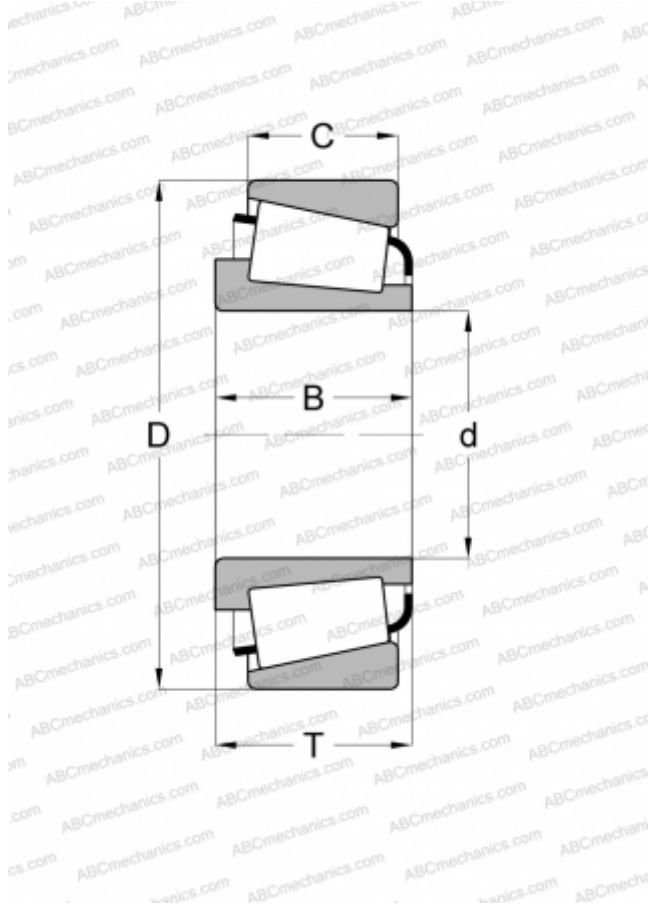

## 32972A PSL

Tapered roller bearings

TYPE: Roller bearings, Tapered, Single row, Type TS

### Technical specification

#### DIMENSIONS, MM

d	360,000
D	480,000
B	76,000
T	76,000
C	57,000

#### WEIGHT, KG

45,220