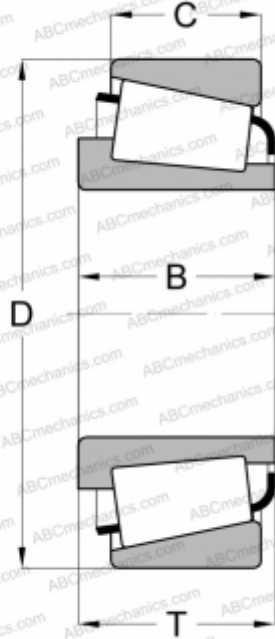

572428 FAG

Tapered roller bearings

TYPE: Roller bearings, Tapered, Single row, Special

Technical specification

DIMENSIONS, MM

d	29,000
D	50,292
T	14,224

MANUFACTURER

[FAG](#)

INTERCHANGE

FERSA	F15029
SKF	BT1B 329013A/Q
TIMKEN	XC110240CG/L45410
IRB	2562