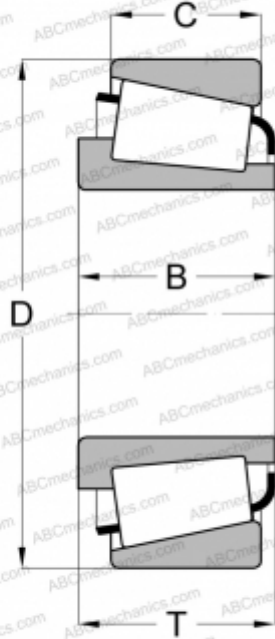

## 571752 FAG

Tapered roller bearings

TYPE: Roller bearings, Tapered, Single row, Special

### Technical specification

#### DIMENSIONS, MM

d	45,000
D	88,000
T	16,750