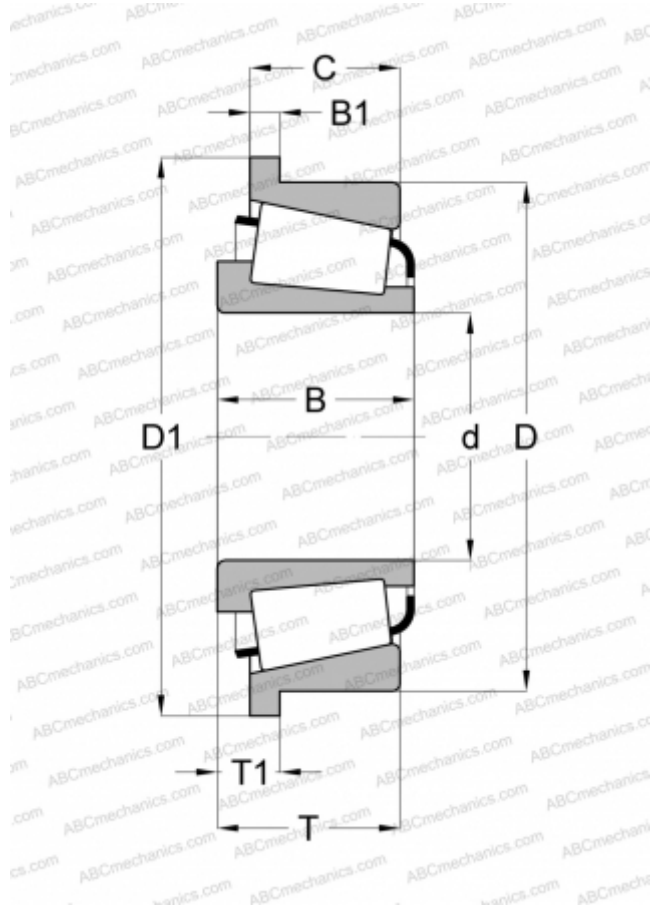

## 2684/2631-B TIMKEN

Tapered roller bearings

TYPE: Roller bearings, Tapered, Single row, Type TSF, flange to cup

### Technical specification

#### DIMENSIONS, MM

d	22,225
D	66,421
D1	70,282
B	25,433
B1	3,962
T1	8,725
C	19,050

#### WEIGHT, KG

0,470