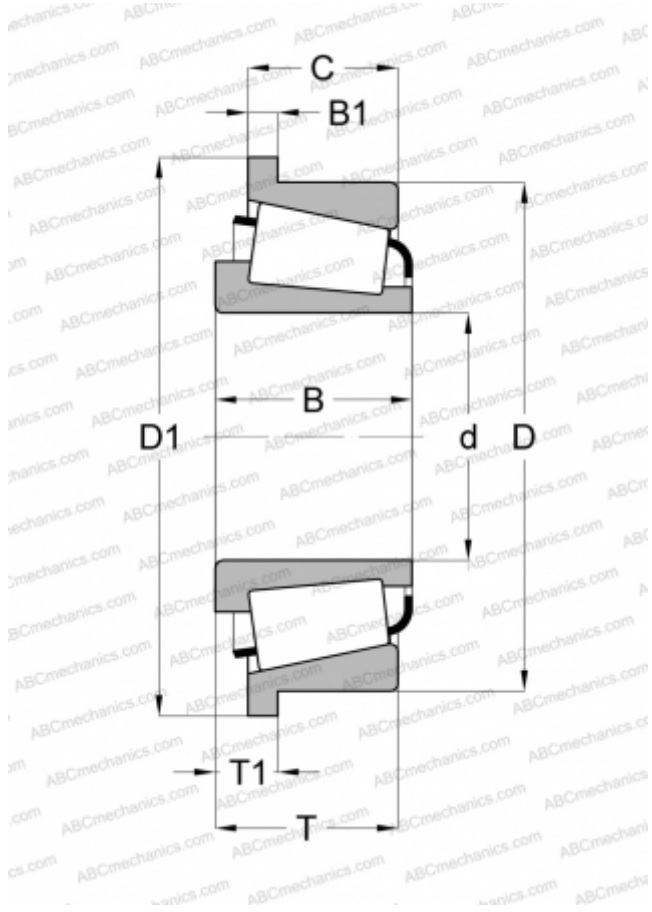

## 2687/2631-B TIMKEN

Tapered roller bearings

TYPE: Roller bearings, Tapered, Single row, Type TSF, flange to cup

### Technical specification

#### DIMENSIONS, MM

d	25,400
D	66,421
D1	70,282
B	25,433
B1	3,962
T1	8,725
C	19,050

#### WEIGHT, KG

0,440