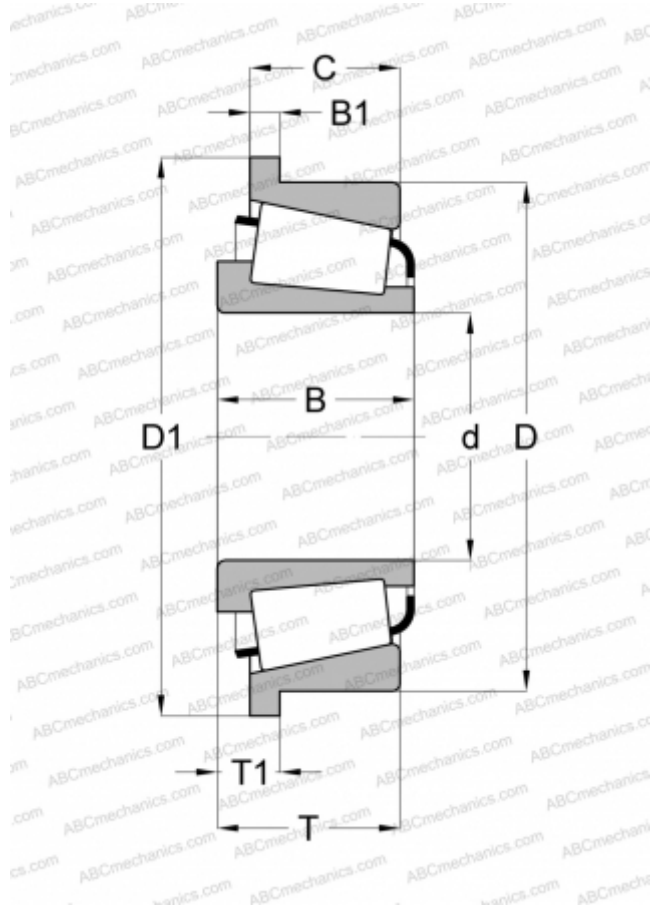

15578/15520-B TIMKEN

Tapered roller bearings

TYPE: Roller bearings, Tapered, Single row, Type TSF, flange to cup

Technical specification

DIMENSIONS, MM

d	25,400
D	57,150
D1	61,016
B	17,462
B1	3,970
T1	7,938
C	13,495

WEIGHT, KG

0,240

MANUFACTURER

[TIMKEN](#)