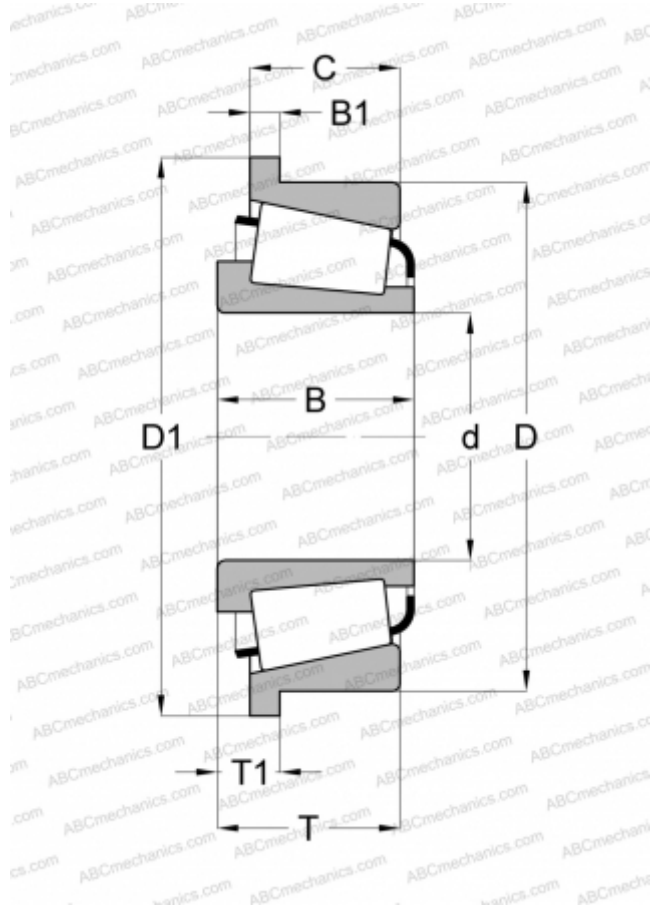

2578/2523-B TIMKEN

Tapered roller bearings

TYPE: Roller bearings, Tapered, Single row, Type TSF, flange to cup

Technical specification

DIMENSIONS, MM

d	28,575
D	69,850
D1	73,711
B	25,357
B1	3,962
T1	8,773
C	19,050

WEIGHT, KG

0,490

MANUFACTURER

[TIMKEN](#)