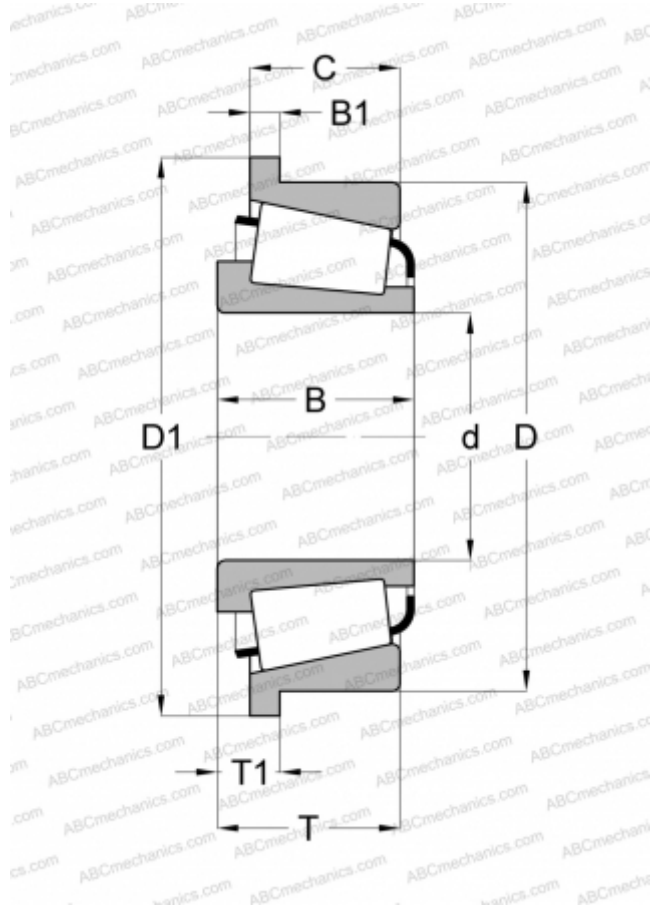

2689/2631-B TIMKEN

Tapered roller bearings

TYPE: Roller bearings, Tapered, Single row, Type TSF, flange to cup

Technical specification

DIMENSIONS, MM

d	28,575
D	66,421
D1	70,282
B	25,433
B1	3,962
T1	8,725
C	19,050

WEIGHT, KG

0,420

MANUFACTURER

[TIMKEN](#)