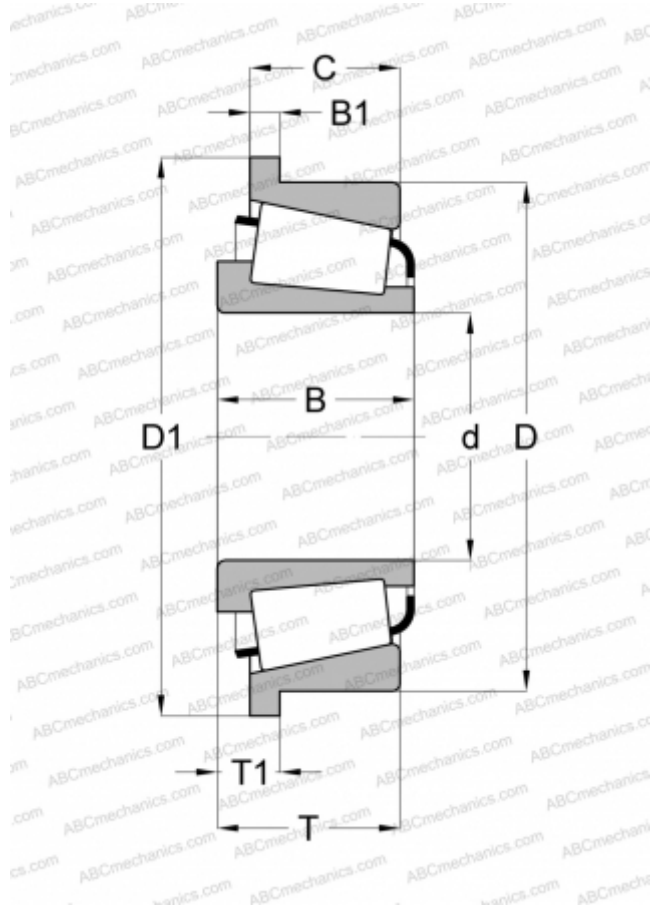

15590/15520-B TIMKEN

Tapered roller bearings

TYPE: Roller bearings, Tapered, Single row, Type TSF, flange to cup

Technical specification

DIMENSIONS, MM

d	28,575
D	57,150
D1	61,016
B	17,462
B1	3,970
T1	7,938
C	13,495

WEIGHT, KG

0,220

MANUFACTURER

[TIMKEN](#)