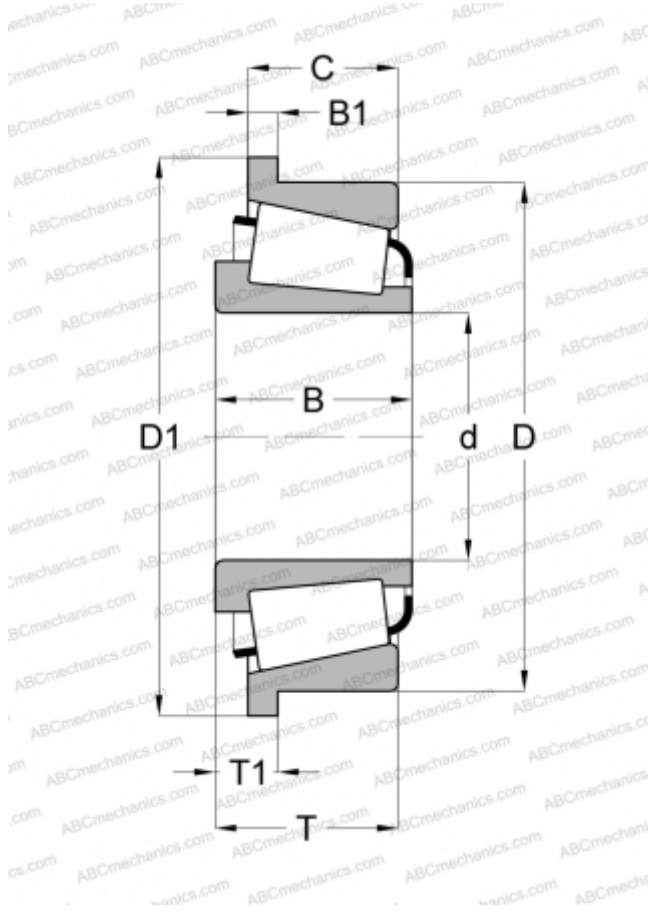

2691/2631-B TIMKEN

Tapered roller bearings

TYPE: Roller bearings, Tapered, Single row, Type TSF, flange to cup

Technical specification

DIMENSIONS, MM

d	29,367
D	66,421
D1	70,282
B	25,433
B1	3,962
T1	8,725
C	19,050

WEIGHT, KG

0,410

MANUFACTURER

[TIMKEN](#)