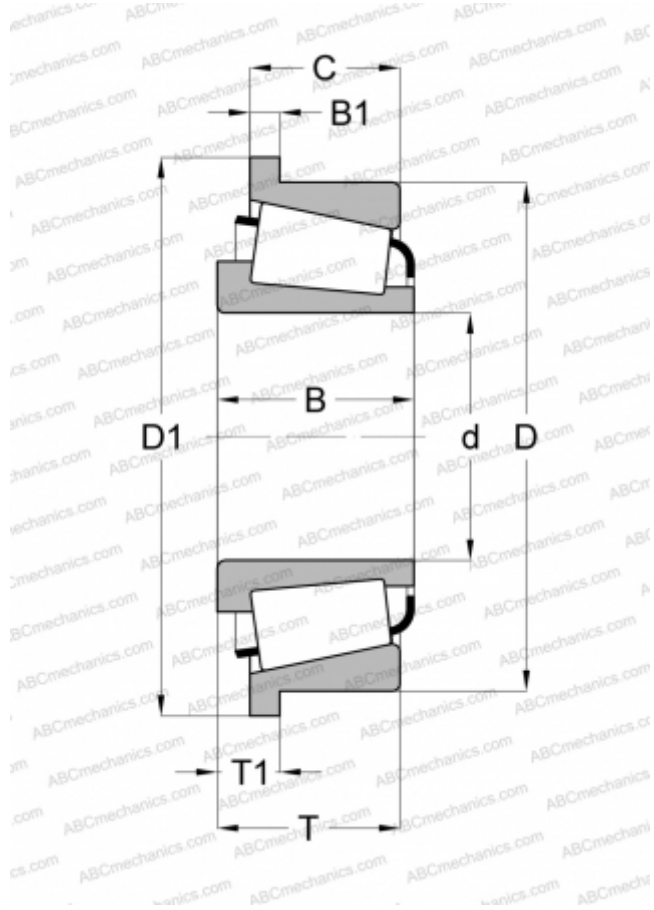

14118/14276-B TIMKEN

Tapered roller bearings

TYPE: Roller bearings, Tapered, Single row, Type TSF, flange to cup

Technical specification

DIMENSIONS, MM

d	30,000
D	69,012
D1	72,873
B	19,202
B1	3,962
T1	7,932
C	15,875

WEIGHT, KG

0,360

MANUFACTURER

[TIMKEN](#)