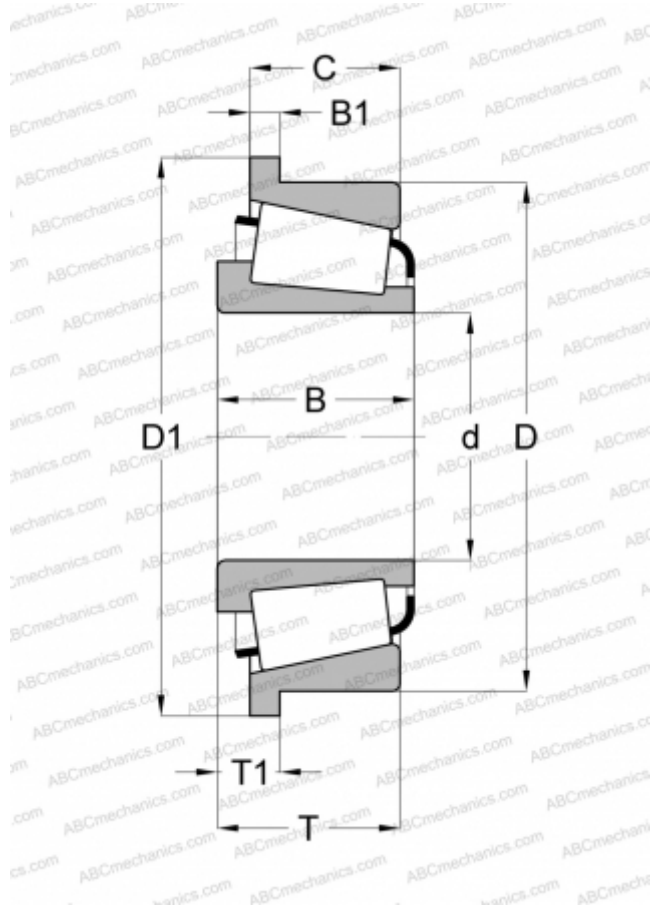

14117A/14276-B TIMKEN

Tapered roller bearings

TYPE: Roller bearings, Tapered, Single row, Type TSF, flange to cup

Technical specification

DIMENSIONS, MM

| | |
|----|--------|
| d | 30,000 |
| D | 69,012 |
| D1 | 72,873 |
| B | 19,583 |
| B1 | 3,962 |
| T1 | 7,932 |
| C | 15,875 |

WEIGHT, KG

0,360

MANUFACTURER

[TIMKEN](#)