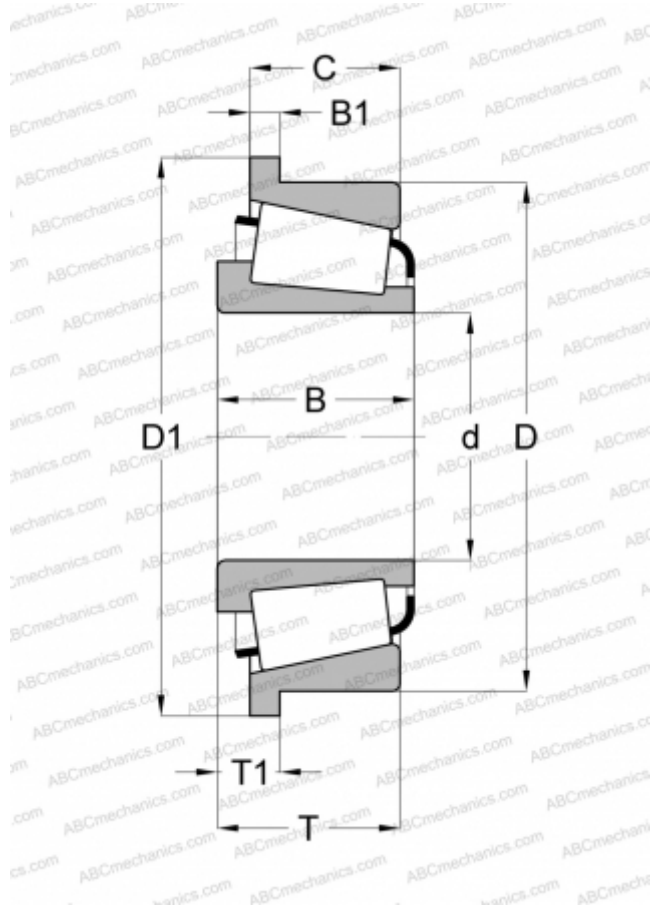

28118/28315-B TIMKEN

Tapered roller bearings

TYPE: Roller bearings, Tapered, Single row, Type TSF, flange to cup

Technical specification

DIMENSIONS, MM

d	30,162
D	80,000
D1	83,858
B	20,940
B1	3,970
T1	9,100
C	15,875

WEIGHT, KG

0,540

MANUFACTURER

[TIMKEN](#)