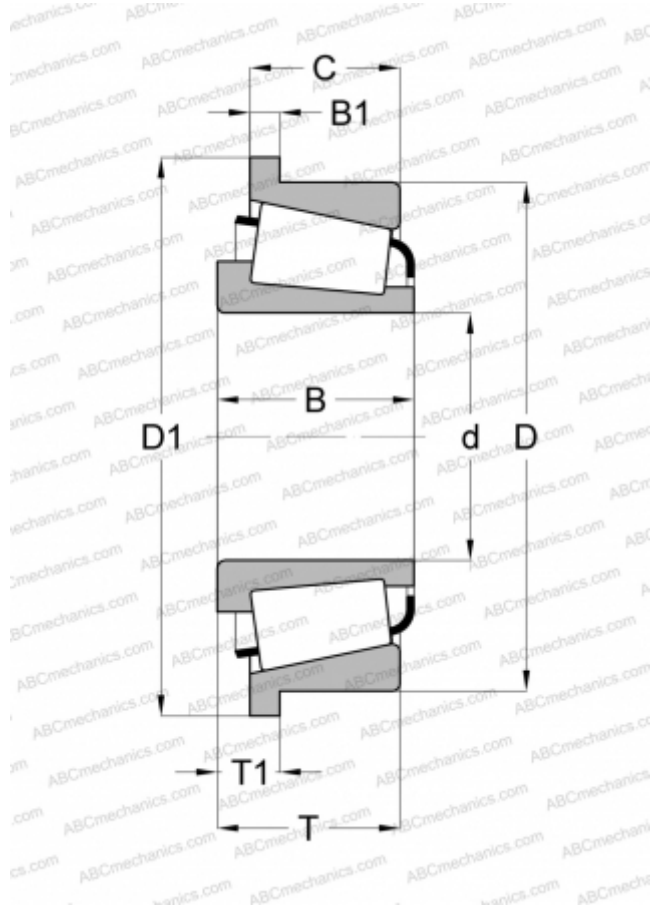

## 2558/2523-B TIMKEN

Tapered roller bearings

TYPE: Roller bearings, Tapered, Single row, Type TSF, flange to cup

### Technical specification

#### DIMENSIONS, MM

d	30,162
D	69,850
D1	73,711
B	25,357
B1	3,962
T1	8,733
C	19,050

#### WEIGHT, KG

0,480