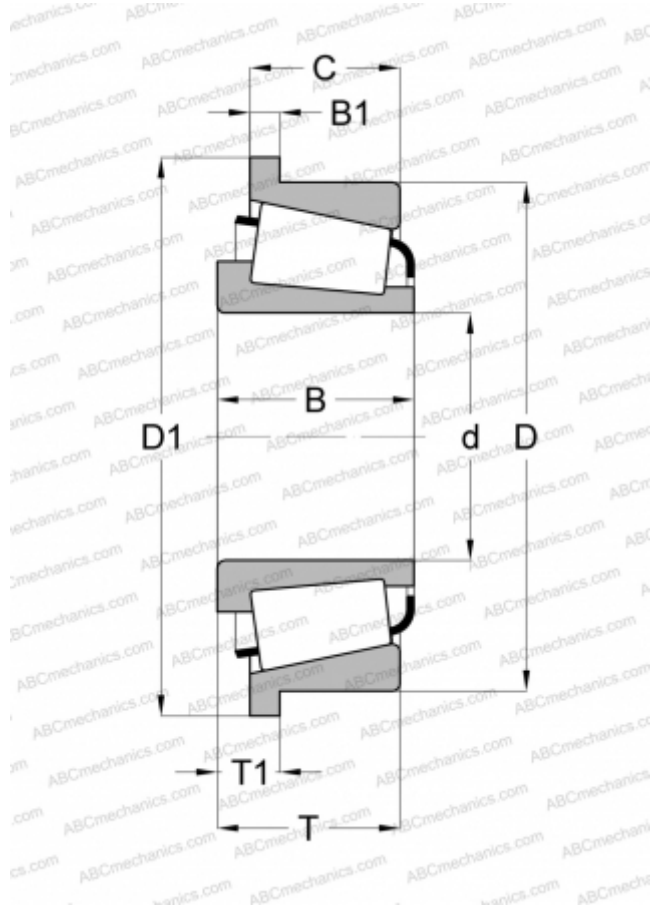

15118/15250-B TIMKEN

Tapered roller bearings

TYPE: Roller bearings, Tapered, Single row, Type TSF, flange to cup

Technical specification

DIMENSIONS, MM

d	30,213
D	63,500
D1	67,366
B	20,638
B1	3,967
T1	8,730
C	15,875

WEIGHT, KG

0,310

MANUFACTURER

[TIMKEN](#)