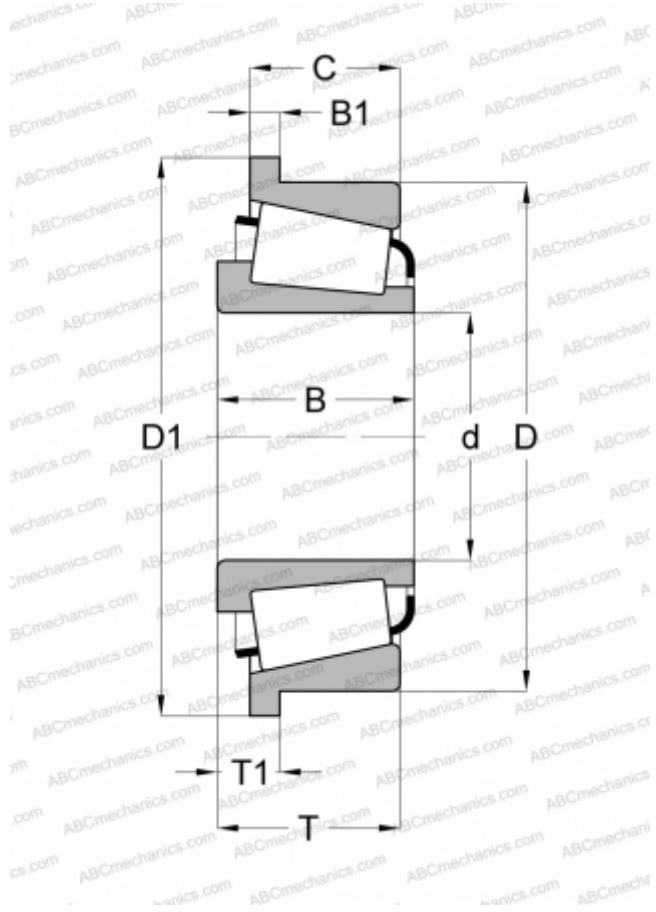

2582/2523-B TIMKEN

Tapered roller bearings

TYPE: Roller bearings, Tapered, Single row, Type TSF, flange to cup

Technical specification

DIMENSIONS, MM

d	31,750
D	68,850
D1	73,711
B	25,357
B1	3,962
T1	8,732
C	19,050

WEIGHT, KG

0,460

MANUFACTURER

[TIMKEN](#)