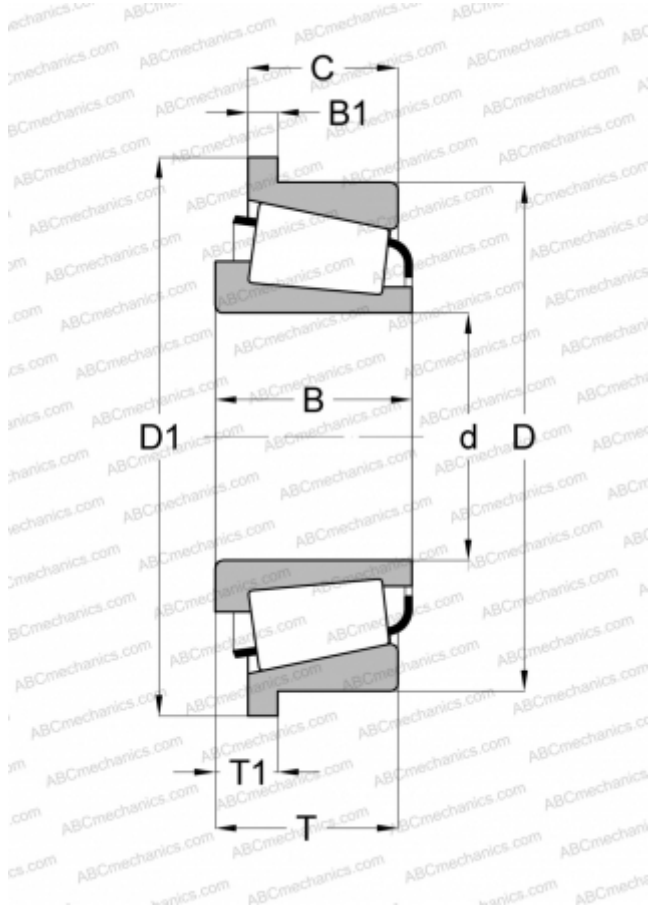

## 26126/26283-B TIMKEN

Tapered roller bearings

TYPE: Roller bearings, Tapered, Single row, Type TSF, flange to cup

### Technical specification

#### DIMENSIONS, MM

d	32,004
D	72,000
D1	75,857
B	18,923
B1	3,962
T1	7,087
C	15,875

#### WEIGHT, KG

0,380