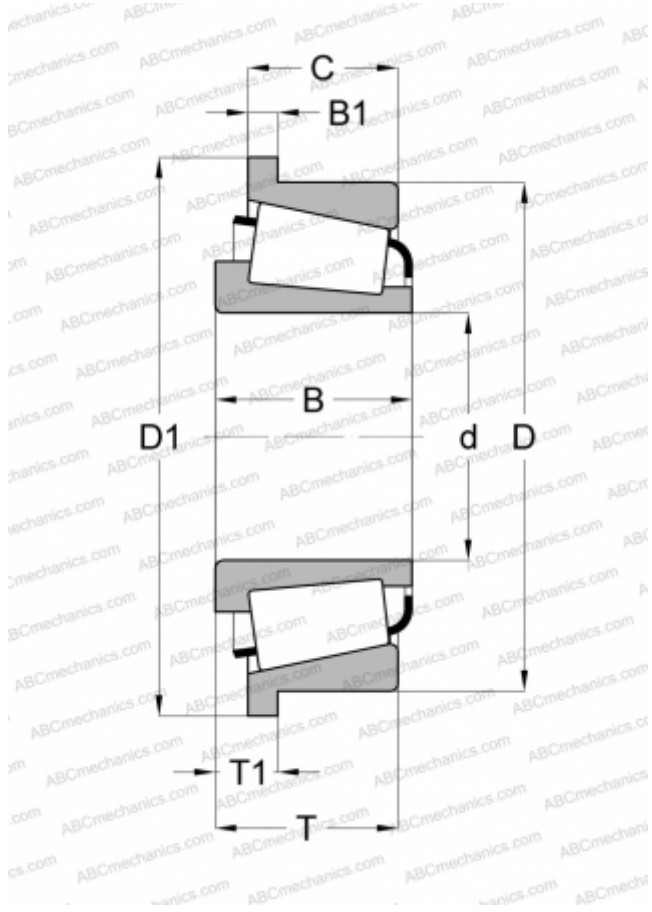

2581/2523-B TIMKEN

Tapered roller bearings

TYPE: Roller bearings, Tapered, Single row, Type TSF, flange to cup

Technical specification

DIMENSIONS, MM

d	33,337
D	69,850
D1	73,711
B	25,357
B1	3,962
T1	8,725
C	19,050

WEIGHT, KG

0,450

MANUFACTURER

[TIMKEN](#)