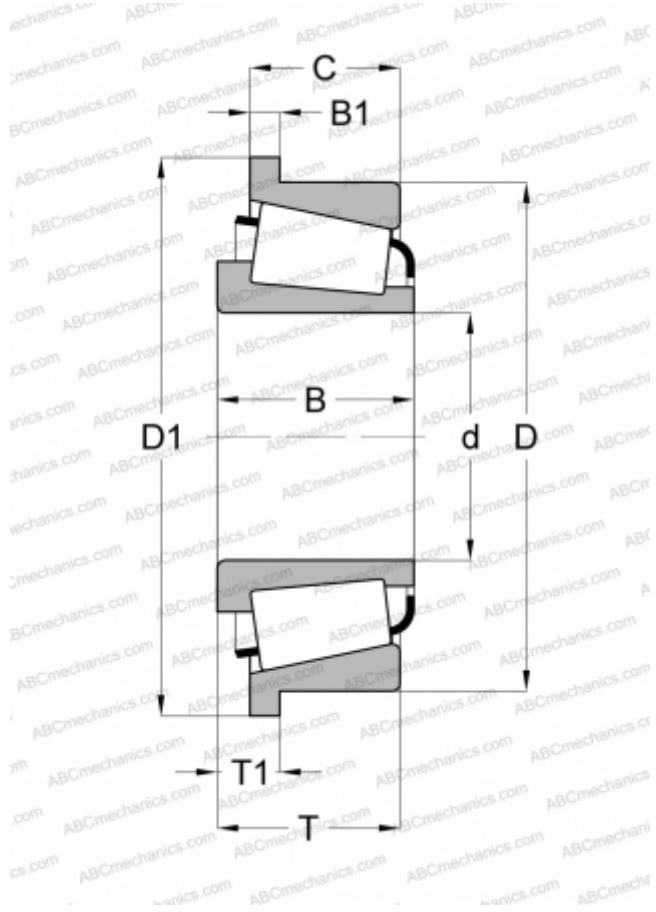

2585/2523-B TIMKEN

Tapered roller bearings

TYPE: Roller bearings, Tapered, Single row, Type TSF, flange to cup

Technical specification

DIMENSIONS, MM

d	33,337
D	69,850
D1	73,711
B	25,357
B1	3,962
T1	8,733
C	19,050

WEIGHT, KG

0,450

MANUFACTURER

[TIMKEN](#)