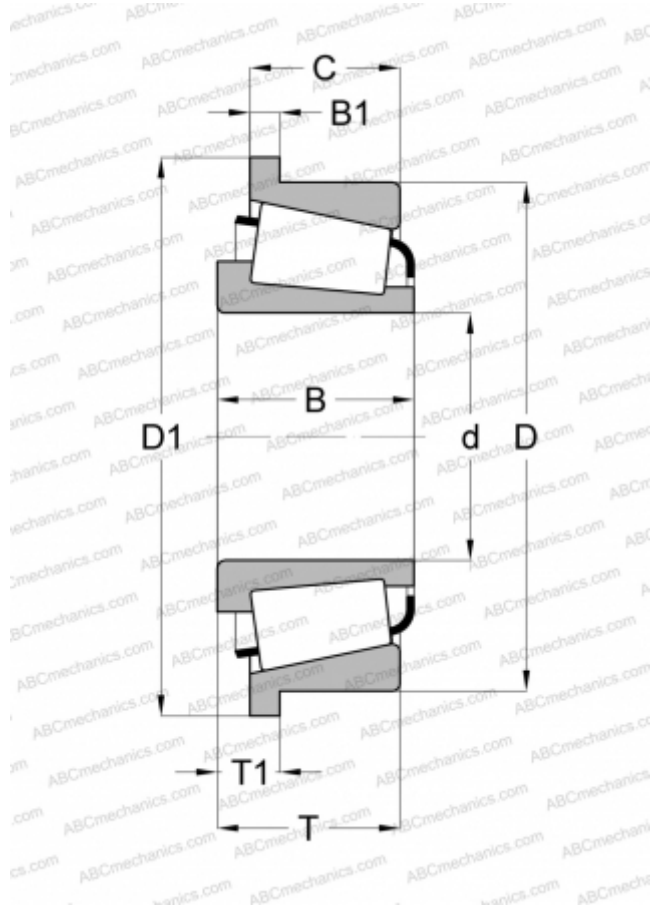

14131/14276-B TIMKEN

Tapered roller bearings

TYPE: Roller bearings, Tapered, Single row, Type TSF, flange to cup

Technical specification

DIMENSIONS, MM

d	33,338
D	69,012
D1	72,873
B	19,583
B1	3,962
T1	7,938
C	15,875

WEIGHT, KG

0,340

MANUFACTURER

[TIMKEN](#)