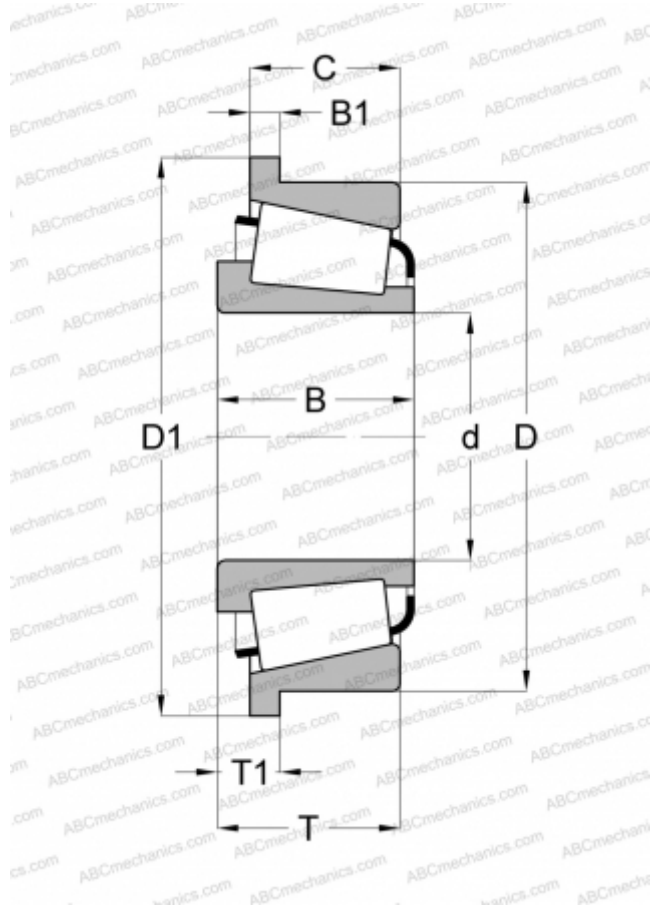

## 14130/14276-B TIMKEN

Tapered roller bearings

TYPE: Roller bearings, Tapered, Single row, Type TSF, flange to cup

### Technical specification

#### DIMENSIONS, MM

d	33,338
D	69,012
D1	72,873
B	19,583
B1	3,962
T1	7,938
C	15,875

#### WEIGHT, KG

0,340