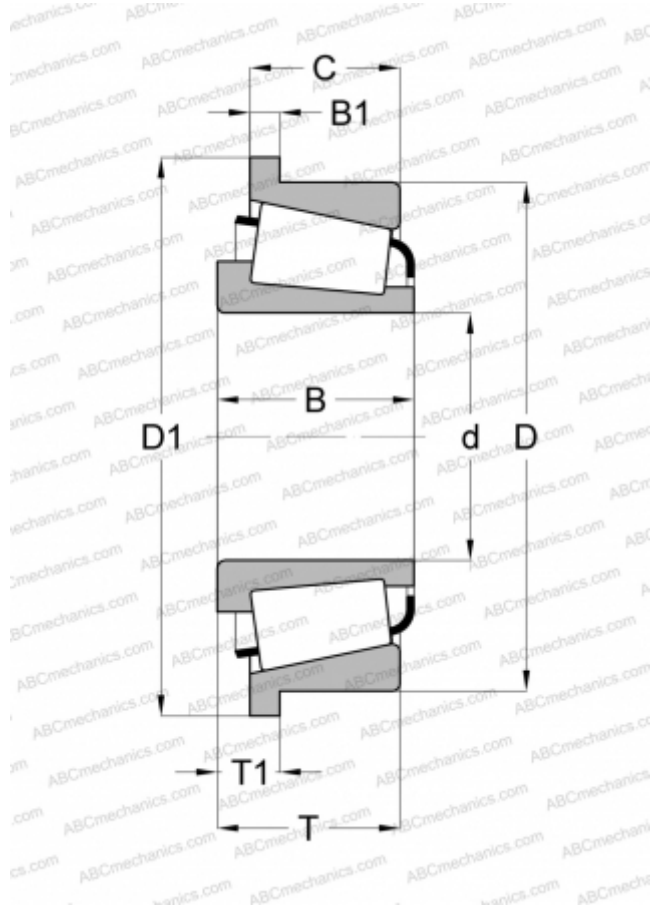

2786/2720-B TIMKEN

Tapered roller bearings

TYPE: Roller bearings, Tapered, Single row, Type TSF, flange to cup

Technical specification

DIMENSIONS, MM

d	34,925
D	76,200
D1	82,550
B	25,654
B1	6,350
T1	11,112
C	19,050

WEIGHT, KG

0,580

MANUFACTURER

[TIMKEN](#)